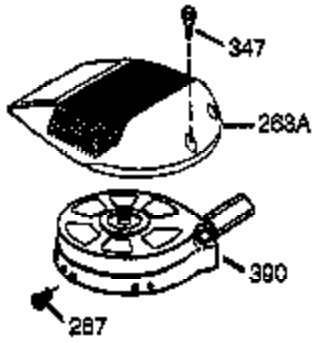

Ref #	Part Number	Qty	Description
110D	36099	1	Ground Wire
152	37075	1	"O"-Ring
240	36044B	1	Air Cleaner Body (Incl.239,299 & 350)
245	36046	1	Air Cleaner Filter
250	36047	1	Air Cleaner Cover
251	650928	2	Lock Nut 1/4-20
287	650926	2	Screw, 8-32 x 21/64"
350	36045	1	Primer
390	590732	1	Rewind Starter (NOTE: This engine could have been built with 590738 starter).