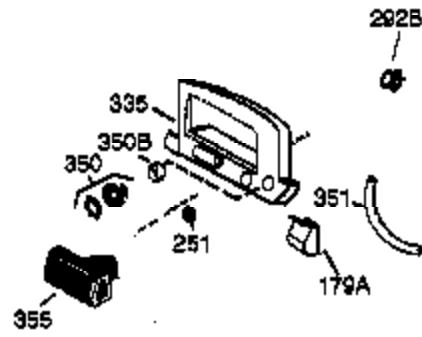

Ref #	Part Number	Qty	Description
7	36005A	1	* Breather Cover & Gasket
152	37075	1	"O"-Ring
187B	36035	1	* Carburetor Gasket/Air Baffle
240	36044B	1	Air Cleaner Body (Incl.239,299 & 350)
245	36046	1	Air Cleaner Filter
250	36047	1	Air Cleaner Cover
251	650928	2	Lock Nut 1/4-20
287	650926	2	Screw, 8-32 x 21/64"
350	36045	1	Primer
390	590732	1	Rewind Starter (NOTE: This engine could have been built with 590738 starter).