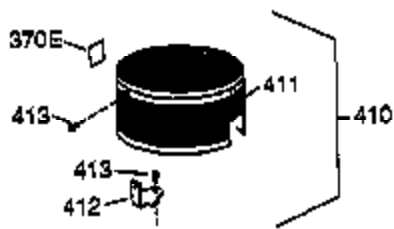

Ref #	Part Number	Qty	Description
7	36005A	1	* Breather Cover & Gasket
152	37075	1	"O"-Ring
187B	36035	1	* Carburetor Gasket/Air Baffle
240	36044B	1	Air Cleaner Body (Incl.239,299 & 350)
245	36046	1	Air Cleaner Filter
250	36047	1	Air Cleaner Cover
251	650928	2	Lock Nut 1/4-20
287	650926	2	Screw, 8-32 x 21/64"
350	36045	1	Primer
390	590732	1	Rewind Starter (NOTE: This engine could have been built with 590738 starter).