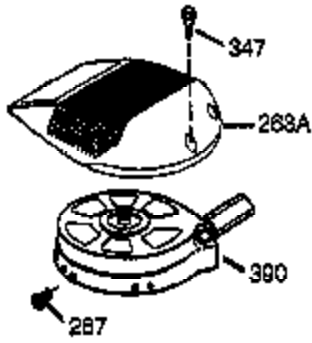

Ref #	Part Number	Qty	Description
7	36005A	1	* Breather Cover & Gasket
152	37075	1	"O"-Ring
187B	36035	1	* Carburetor Gasket/Air Baffle
240	36044B	1	Air Cleaner Body (Incl.239,299 & 350)
245	36046	1	Air Cleaner Filter
250	36047	1	Air Cleaner Cover
251	650928	2	Lock Nut 1/4-20
287	650926	2	Screw, 8-32 x 21/64"
350	36045	1	Primer
390	590732	1	Rewind Starter (NOTE: This engine could have been built with 590738 starter).