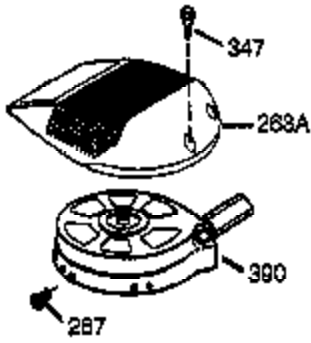

Ref #	Part Number	Qty	Description
420	730225	1	4 Cycle Oil, SAE 30 (Quart)

Ref #	Part Number	Qty	Description
152	37075	1	"O"-Ring
187B	36035	1	* Carburetor Gasket/Air Baffle
240	36044B	1	Air Cleaner Body (Incl.239,299 & 350)
245	36046	1	Air Cleaner Filter
250	36047	1	Air Cleaner Cover
251	650928	2	Lock Nut 1/4-20
287	650926	2	Screw, 8-32 x 21/64"
350	36045	1	Primer
390	590732	1	Rewind Starter (NOTE: This engine could have been built with 590738 starter).