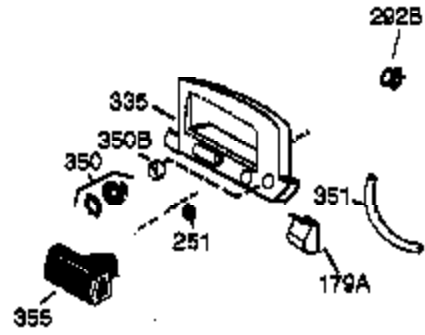

Ref #	Part Number	Qty	Description
420	730225	1	4 Cycle Oil, SAE 30 (Quart)

Ref #	Part Number	Qty	Description
152	37075	1	"O"-Ring
187B	36035	1	* Carburetor Gasket/Air Baffle
240	36044B	1	Air Cleaner Body (Incl.239,299 & 350)
245	36046	1	Air Cleaner Filter
250	36047	1	Air Cleaner Cover
251	650928	2	Lock Nut 1/4-20
287	650926	2	Screw, 8-32 x 21/64"
350	36045	1	Primer
390	590732	1	Rewind Starter (NOTE: This engine could have been built with 590738 starter).