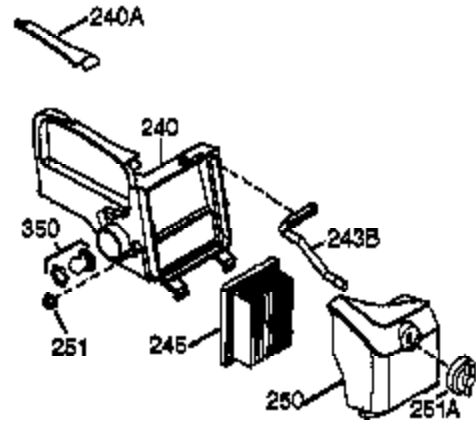

Ref #	Part Number	Qty	Description
420	730225	1	4 Cycle Oil, SAE 30 (Quart)

Ref #	Part Number	Qty	Description
152	37075	1	"O"-Ring
187B	36035	1	* Carburetor Gasket/Air Baffle
240	36044B	1	Air Cleaner Body (Incl.239,299 & 350)
245	36046	1	Air Cleaner Filter
250	36047	1	Air Cleaner Cover
251	650928	2	Lock Nut 1/4-20
287	650926	2	Screw, 8-32 x 21/64"
350	36045	1	Primer
390	590732	1	Rewind Starter (NOTE: This engine could have been built with 590738 starter).