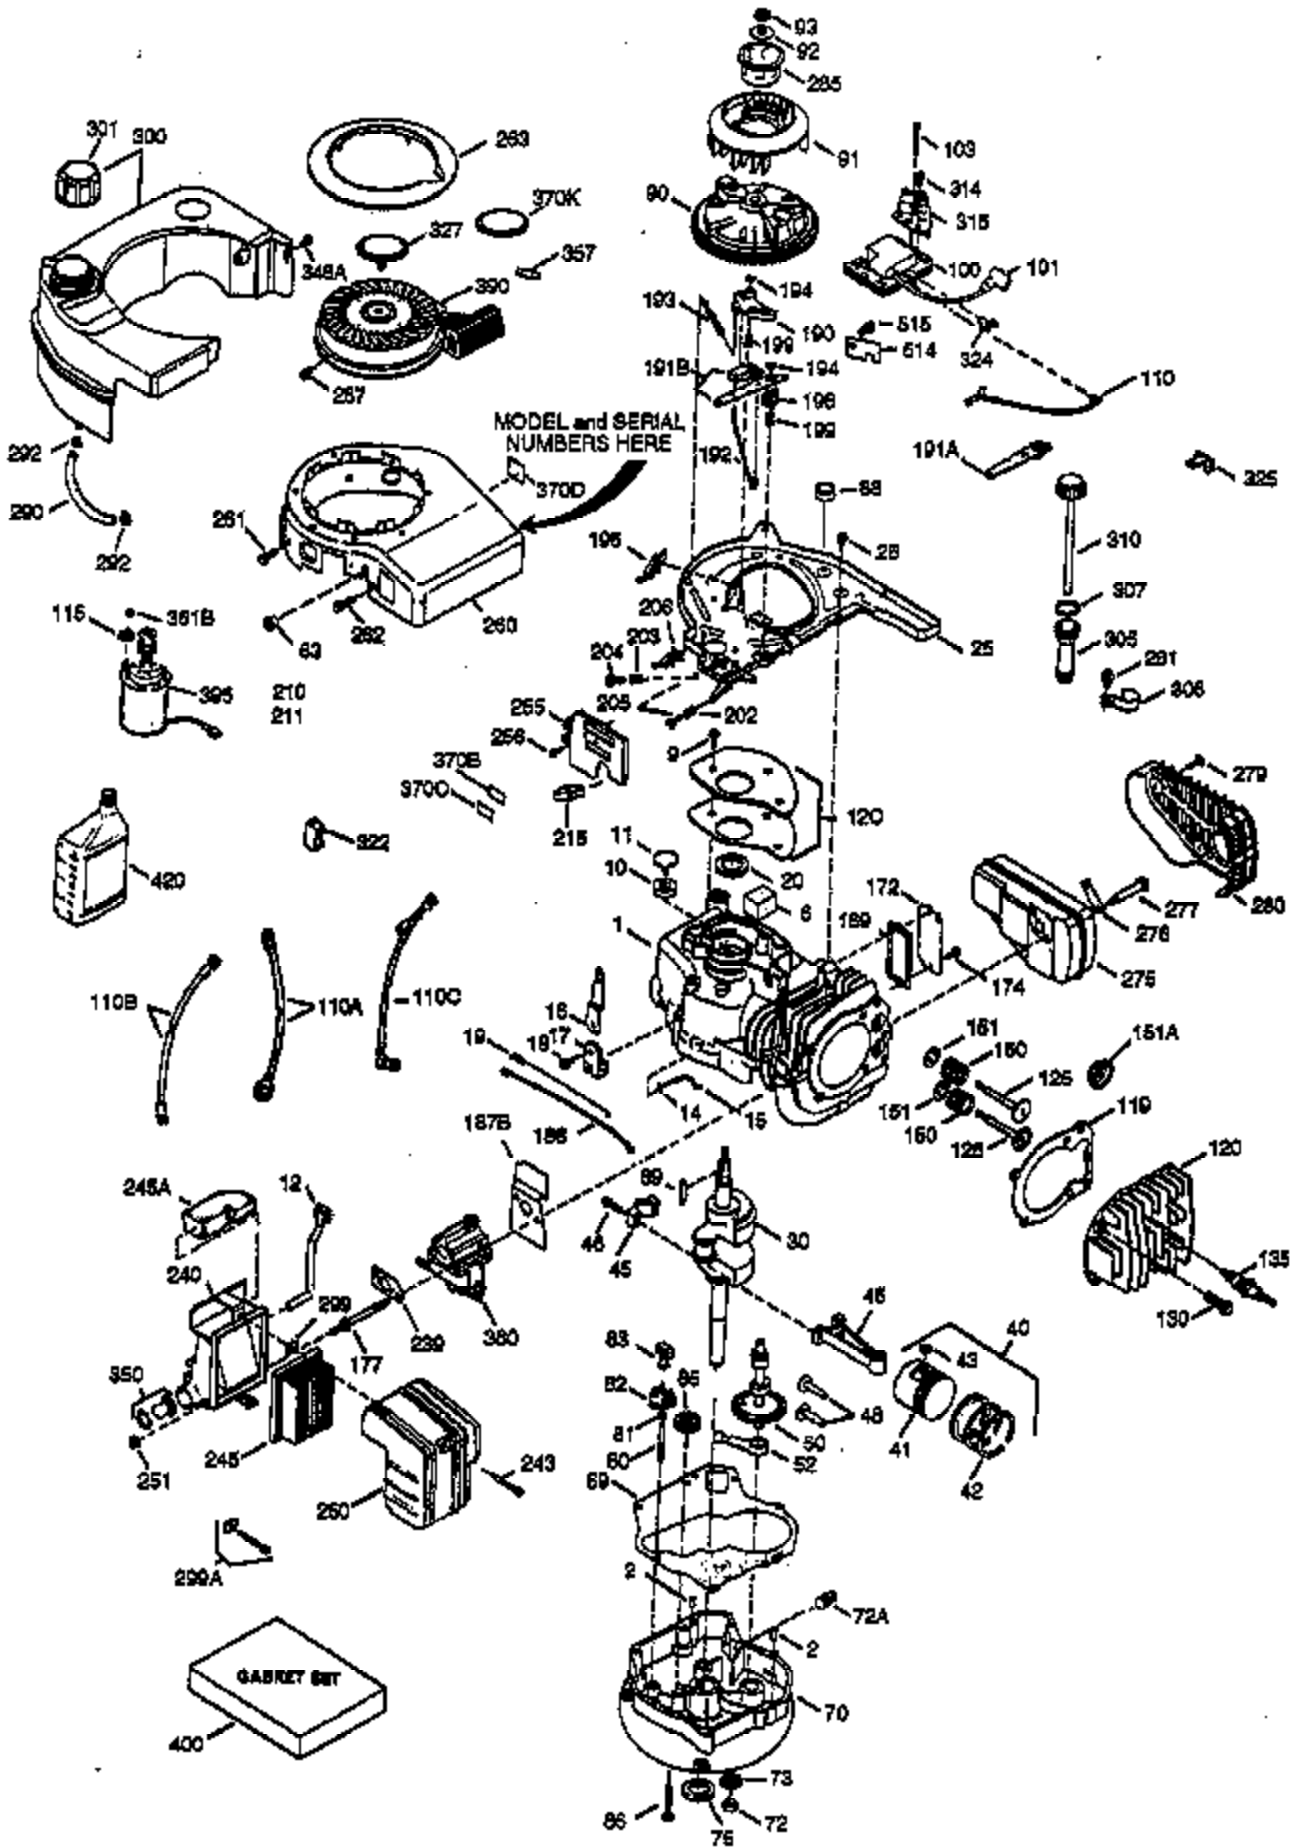

ILLUSTRATION SHOWS TYPICAL PARTS ONLY. ORDER BY PART NUMBER. PARTS NOT LISTED ARE SUPPLIED BY OEM.

Ref #	Part Number	Qty	Description
1	36146	1	Cylinder (Incl. 2,10,20 & 125)
2	27652	2	Dowel Pin
6	36059	1	Breather Element
9	590568	3	Screw, 10-24 x 3/4"
10	36002	1	Breather Valve Body
11	36003	1	Check Valve
12C	36005A	1	* Breather Cover & Gasket
12	36001	1	Breather Tube
14	28277	1	Flat Washer
15	36006	1	Governor Rod (Machined)
16	36008	1	Governor Lever
17	31335	1	Governor Lever Clamp
18	650548	1	Screw, 8-32 x 5/16"
19	36103	1	Governor Spring
20	36010	1	Oil Seal
25	36089	1	Blower Housing Baffle Ass'y.(Incl.195)
26	650802	3	Screw, 1/4-20 x 5/8"
30	36172	1	Crankshaft
40	36073	1	Piston,Pin,Ring Set (Std.)
40	36074	1	Piston,Pin,Ring Set (.010 OS)
40	36075	1	Piston,Pin,Ring Set (.020 OS)
41	36070	1	Piston & Pin Ass'y.(Std.) (Incl. 43)
41	36071	1	Piston & Pin Ass'y.(.010 OS)(Incl.43)
41	36072	1	Piston & Pin Ass'y.(.020 OS)(Incl.43)
42	36076	1	Ring Set (Std.)
42	36077	1	Ring Set (.010 OS)
42	36078	1	Ring Set (.020 OS)
43	20381	2	Piston Pin Retaining Ring
45	36023A	1	Connecting Rod Ass'y. (Incl. 46)
46	32610A	2	Connecting Rod Bolt
48	36030	2	Valve Lifter
50	36031	1	Camshaft (MCR)
52	29914	1	Oil Pump Ass'y.
69	36032A	1	* Mounting Flange Gasket
70	36151	1	Mounting Flange (Incl. 72 thru 85)
72A	28483	1	Oil Drain Plug
72	36083	1	Oil Drain Plug
75	36010	1	Oil Seal
80	30574A	1	Governor Shaft
81	30590A	1	Washer
82	30591	1	Governor Gear Ass'y. (Incl.81)
83	36057	1	Governor Spool
85	36034	1	Idle Gear
86	650924	7	Screw, 1/4-20 x 1-9/16"
89	611154	1	Flywheel Key
90	611155	1	Flywheel
91	611156	1	Flywheel Fan
92	650815	1	Belleville Washer
93	650816	1	Flywheel Nut
100	34443A	1	Solid State Ignition
101	610118	1	Spark Plug Cover
103	651007	2	Screw, Torx T-15, 10-24 x 15/16"
110	36054	1	Ground Wire
119	36061	1	* Cylinder Head Gasket
120	36120A	1	Cylinder Head
125	36471	1	Exhaust Valve (Std.) (Incl. 151)
125	36472	1	Exhaust Valve (1/32" OS)
126	29314B	1	Intake Valve (Std.) (Incl. 151)