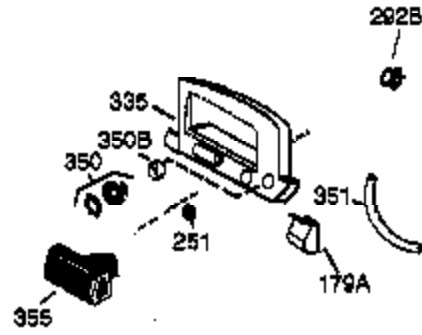

Ref #	Part Number	Qty	Description
400	36062C	1	* Gasket Set (Incl. items marked PK i n notes) Incl. part #'s 27234A (1), 28833 (1), 36005A (1), 36032A (1), 36035 (1), 36048 (1), 36061 (1), 36183 (2), 696088 (1)
416	36085	1	Spark Arrestor Kit (Incl. 417)(Option al)
417	650760	1	Screw, 8-32 x 3/8" (Optional)
420	730225	1	4 Cycle Oil, SAE 30 (Quart)