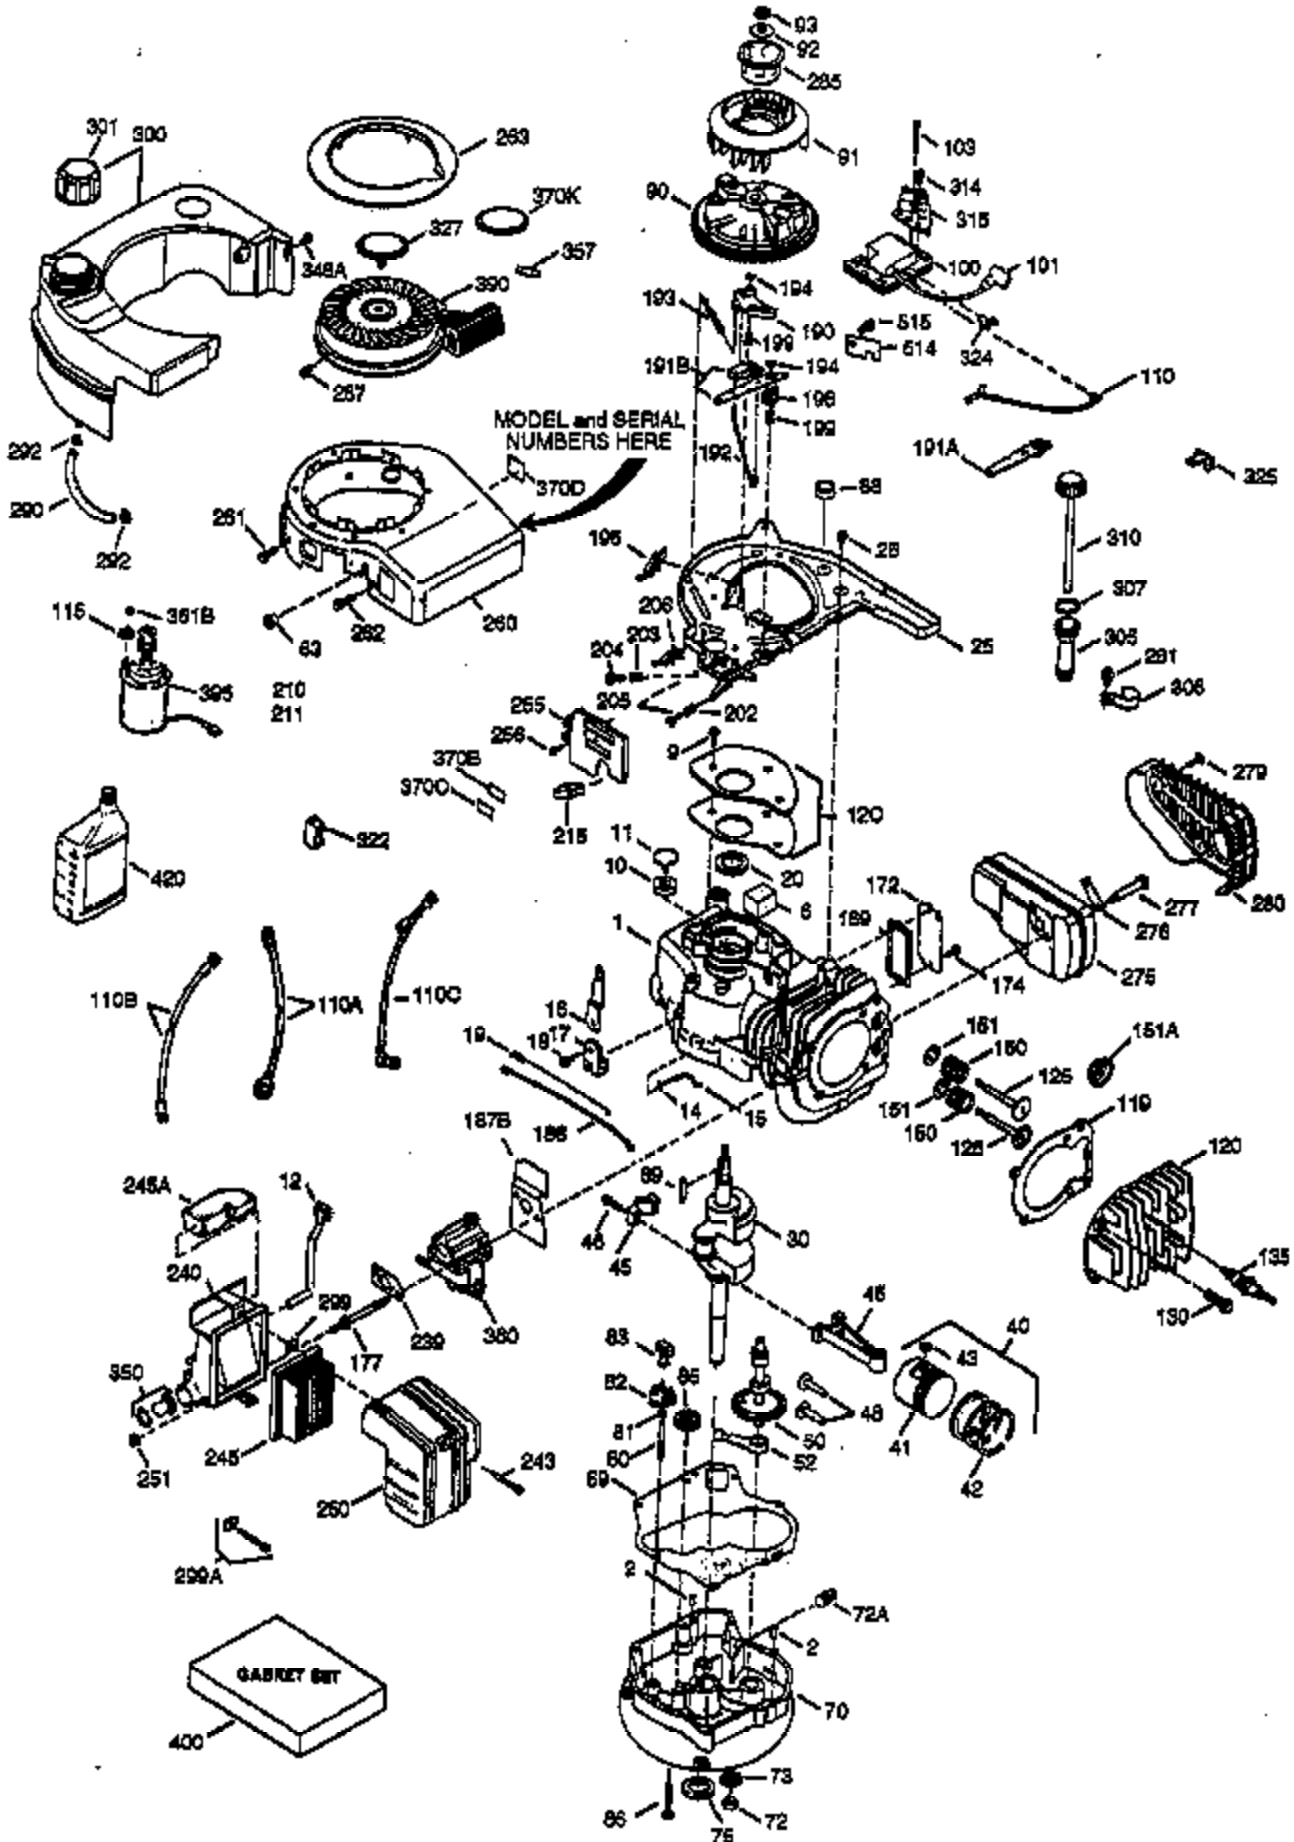

ILLUSTRATION SHOWS TYPICAL PARTS ONLY. ORDER BY PART NUMBER. PARTS NOT LISTED ARE SUPPLIED BY OEM.

Ref #	Part Number	Qty	Description
1	36146	1	Cylinder (Incl. 2,10,20 & 125)
2	27652	2	Dowel Pin
6	36059	1	Breather Element
9	590568	3	Screw, 10-24 x 3/4"
10	36002	1	Breather Valve Body
11	36003	1	Check Valve
12	36001	1	Breather Tube
12C	36005A	1	* Breather Cover & Gasket
14	28277	1	Flat Washer
15	36006	1	Governor Rod (Machined)
16	36008	1	Governor Lever
17	31335	1	Governor Lever Clamp
18	650548	1	Screw, 8-32 x 5/16"
19	36103	1	Governor Spring
20	36010	1	Oil Seal
25	36081	1	Blower Housing Baffle Ass'y.(Incl.195)
26	650802	3	Screw, 1/4-20 x 5/8"
30	36170	1	Crankshaft
40	36073	1	Piston,Pin,Ring Set (Std.)
40	36074	1	Piston,Pin,Ring Set (.010 OS)
40	36075	1	Piston,Pin,Ring Set (.020 OS)
41	36070	1	Piston & Pin Ass'y.(Std.) (Incl. 43)
41	36071	1	Piston & Pin Ass'y.(.010 OS)(Incl.43)
41	36072	1	Piston & Pin Ass'y.(.020 OS)(Incl.43)
42	36076	1	Ring Set (Std.)
42	36077	1	Ring Set (.010 OS)
42	36078	1	Ring Set (.020 OS)
43	20381	2	Piston Pin Retaining Ring
45	36023A	1	Connecting Rod Ass'y. (Incl. 46)
46	32610A	2	Connecting Rod Bolt
48	36030	2	Valve Lifter
50	36031	1	Camshaft (MCR)
52	29914	1	Oil Pump Ass'y.
69	36032A	1	* Mounting Flange Gasket
70	36151	1	Mounting Flange (Incl. 72 thru 85)
72	36083	1	Oil Drain Plug
75	36010	1	Oil Seal
80	30574A	1	Governor Shaft
81	30590A	1	Washer
82	30591	1	Governor Gear Ass'y. (Incl.81)
83	36057	1	Governor Spool
85	36034	1	Idle Gear
86	650924	7	Screw, 1/4-20 x 1-9/16"
89	611154	1	Flywheel Key
90	611155	1	Flywheel
91	611156	1	Flywheel Fan
92	650815	1	Belleville Washer
93	650816	1	Flywheel Nut
100	34443A	1	Solid State Ignition
101	610118	1	Spark Plug Cover
103	651007	2	Screw, Torx T-15, 10-24 x 15/16"
110	36054	1	Ground Wire
119	36061	1	* Cylinder Head Gasket
120	36120A	1	Cylinder Head
125	36471	1	Exhaust Valve (Std.) (Incl. 151)
125	36472	1	Exhaust Valve (1/32" OS)
126	29314B	1	Intake Valve (Std.) (Incl. 151)
126	29315C	1	Intake Valve (1/32" OS)