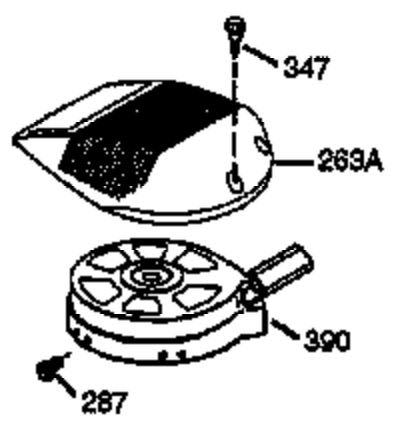

ILLUSTRATION SHOWS TYPICAL PARTS ONLY. ORDER BY PART NUMBER. PARTS NOT LISTED ARE SUPPLIED BY OEM.

Ref #	Part Number	Qty	Description
251	650928	2	Lock Nut 1/4-20
287	650926	2	Screw, 8-32 x 21/64"
350	36045	1	Primer
370A	36261	1	Lubrication Decal
390	590694	1	Rewind Starter (NOTE: This engine could have been built with 590737 starter. Refer to the design of the rope pulley strength ribs for part identification. Individual starter parts do not interchange. Refer to service bulletin 116).