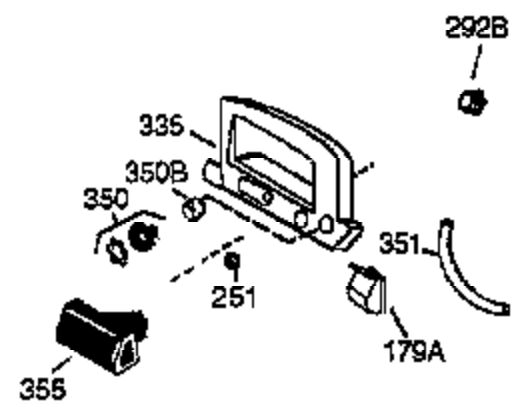

ILLUSTRATION SHOWS TYPICAL PARTS ONLY. ORDER BY PART NUMBER. PARTS NOT LISTED ARE SUPPLIED BY OEM.

Ref #	Part Number	Qty	Description
251	650928	2	Lock Nut 1/4-20
287	650926	2	Screw, 8-32 x 21/64"
350	36045	1	Primer
370A	36261	1	Lubrication Decal
390	590694	1	Rewind Starter (NOTE: This engine could have been built with 590737 starter. Refer to the design of the rope pulley strength ribs for part identification. Individual starter parts do not interchange. Refer to service bulletin 116).