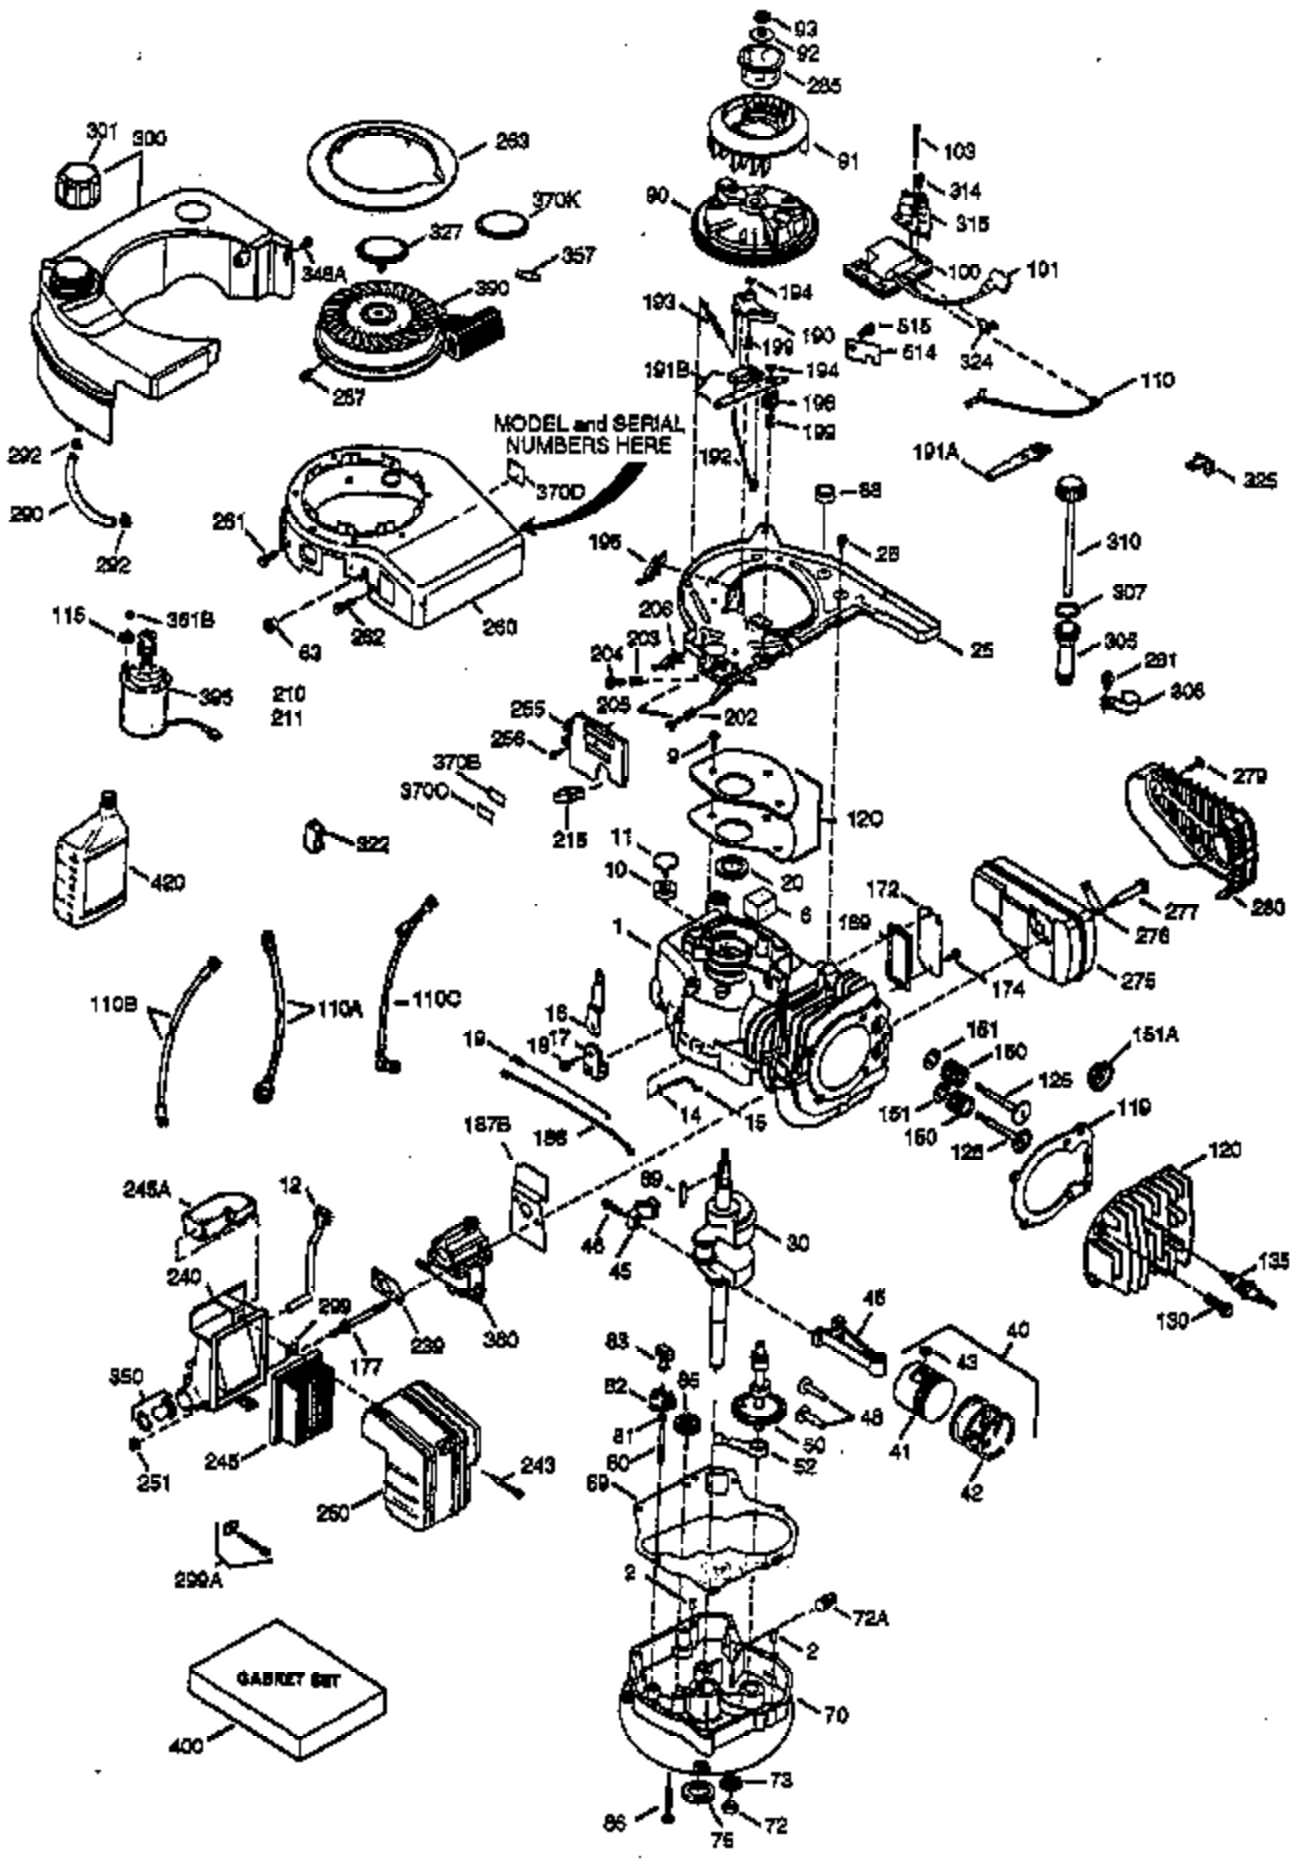

ILLUSTRATION SHOWS TYPICAL PARTS ONLY. ORDER BY PART NUMBER. PARTS NOT LISTED ARE SUPPLIED BY OEM.

Ref #	Part Number	Qty	Description
	1 36169	1	Cylinder (Incl. 2,10,20 & 125)
	2 27652	2	Dowel Pin
	6 36059	1	Breather Element
	9 590568	3	Screw, 10-24 x 3/4"
	10 36002	1	Breather Valve Body
	11 36003	1	Check Valve
	12 36001	1	Breather Tube
	12C 36005A	1	* Breather Cover & Gasket
	14 28277	1	Flat Washer
	15 36006	1	Governor Rod (Machined)
	16 36008	1	Governor Lever
	17 31335	1	Governor Lever Clamp
	18 650548	1	Screw, 8-32 x 5/16"
	19 36103	1	Governor Spring
	20 36010	1	Oil Seal
	25 36081	1	Blower Housing Baffle Ass'y.(Incl.195)
	26 650802	3	Screw, 1/4-20 x 5/8"
	30 36170	1	Crankshaft
	40 40004	1	Piston,Pin,Ring Set (Std.)
	40 40005	1	Piston,Pin,Ring Set (.010 OS)
	41 36070	1	Piston & Pin Ass'y.(Std.) (Incl. 43)
	41 36071	1	Piston & Pin Ass'y.(.010 OS)(Incl.43)
	42 40006	1	Ring Set (Std.)
	42 40007	1	Ring Set (.010 OS)
	43 20381	2	Piston Pin Retaining Ring
	45 36023A	1	Connecting Rod Ass'y. (Incl. 46)
	46 32610A	2	Connecting Rod Bolt
	48 36030	2	Valve Lifter
	50 36031	1	Camshaft (MCR)
	52 29914	1	Oil Pump Ass'y.
	69 36032A	1	* Mounting Flange Gasket
	70 36151	1	Mounting Flange (Incl. 72 thru 85)
	72 36083	1	Oil Drain Plug
	75 36010	1	Oil Seal
	80 30574A	1	Governor Shaft
	81 30590A	1	Washer
	82 30591	1	Governor Gear Ass'y. (Incl.81)
	83 36057	1	Governor Spool
	85 36034	1	Idle Gear
	86 650924	7	Screw, 1/4-20 x 1-9/16"
	89 611154	1	Flywheel Key
	90 611155	1	Flywheel
	91 611156	1	Flywheel Fan
	92 650815	1	Belleville Washer
	93 650816	1	Flywheel Nut
	100 34443A	1	Solid State Ignition
	101 610118	1	Spark Plug Cover
	103 651007	2	Screw, Torx T-15, 10-24 x 15/16"
	110 36054	1	Ground Wire
	119 36061	1	* Cylinder Head Gasket
	120 36120A	1	Cylinder Head
	125 36471	1	Exhaust Valve (Std.) (Incl. 151)
	125 36472	1	Exhaust Valve (1/32" OS)
	126 29314B	1	Intake Valve (Std.) (Incl. 151)
	126 29315C	1	Intake Valve (1/32" OS)
	130 6021A	7	Screw, 5/16-18 x 1-1/2"
	135 35395	1	Resistor Spark Plug (RJ19LM)
	150 31672	2	Valve Spring