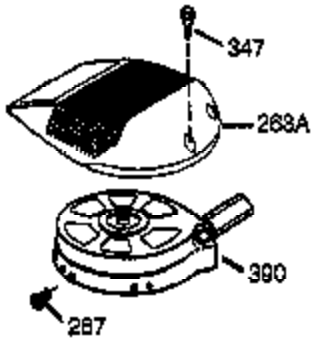

Ref #	Part Number	Qty	Description
152	37075	1	"O"-Ring
187B	36035	1	* Carburetor Gasket/Air Baffle
240	36044B	1	Air Cleaner Body (Incl.239,299 & 350)
245	36046	1	Air Cleaner Filter
250	36154	1	Air Cleaner Cover
251	650928	2	Lock Nut 1/4-20
263A	36156A	1	Starter Grill
287	650926	2	Screw, 8-32 x 21/64"
347	650898A	1	Screw, 10-32 x 27/32"
350	36045	1	Primer
390	590702	1	Rewind Starter (NOTE: This engine could have been built with 590739 starter).