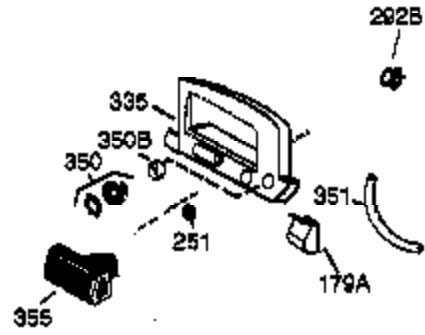

Ref #	Part Number	Qty	Description
390	590702	1	Rewind Starter (NOTE: This engine could have been built with 590739 starter).
400	36062C		* Gasket Set (Incl. items marked PK in notes). Incl. part #'s 27234A (1), 28833 (1), 36005A (1), 36032A (1), 36035 (1), 36048 (1), 36061 (1), 36183 (2), 696088 (1)
420	730225	1	4 Cycle Oil, SAE 30 (Quart)