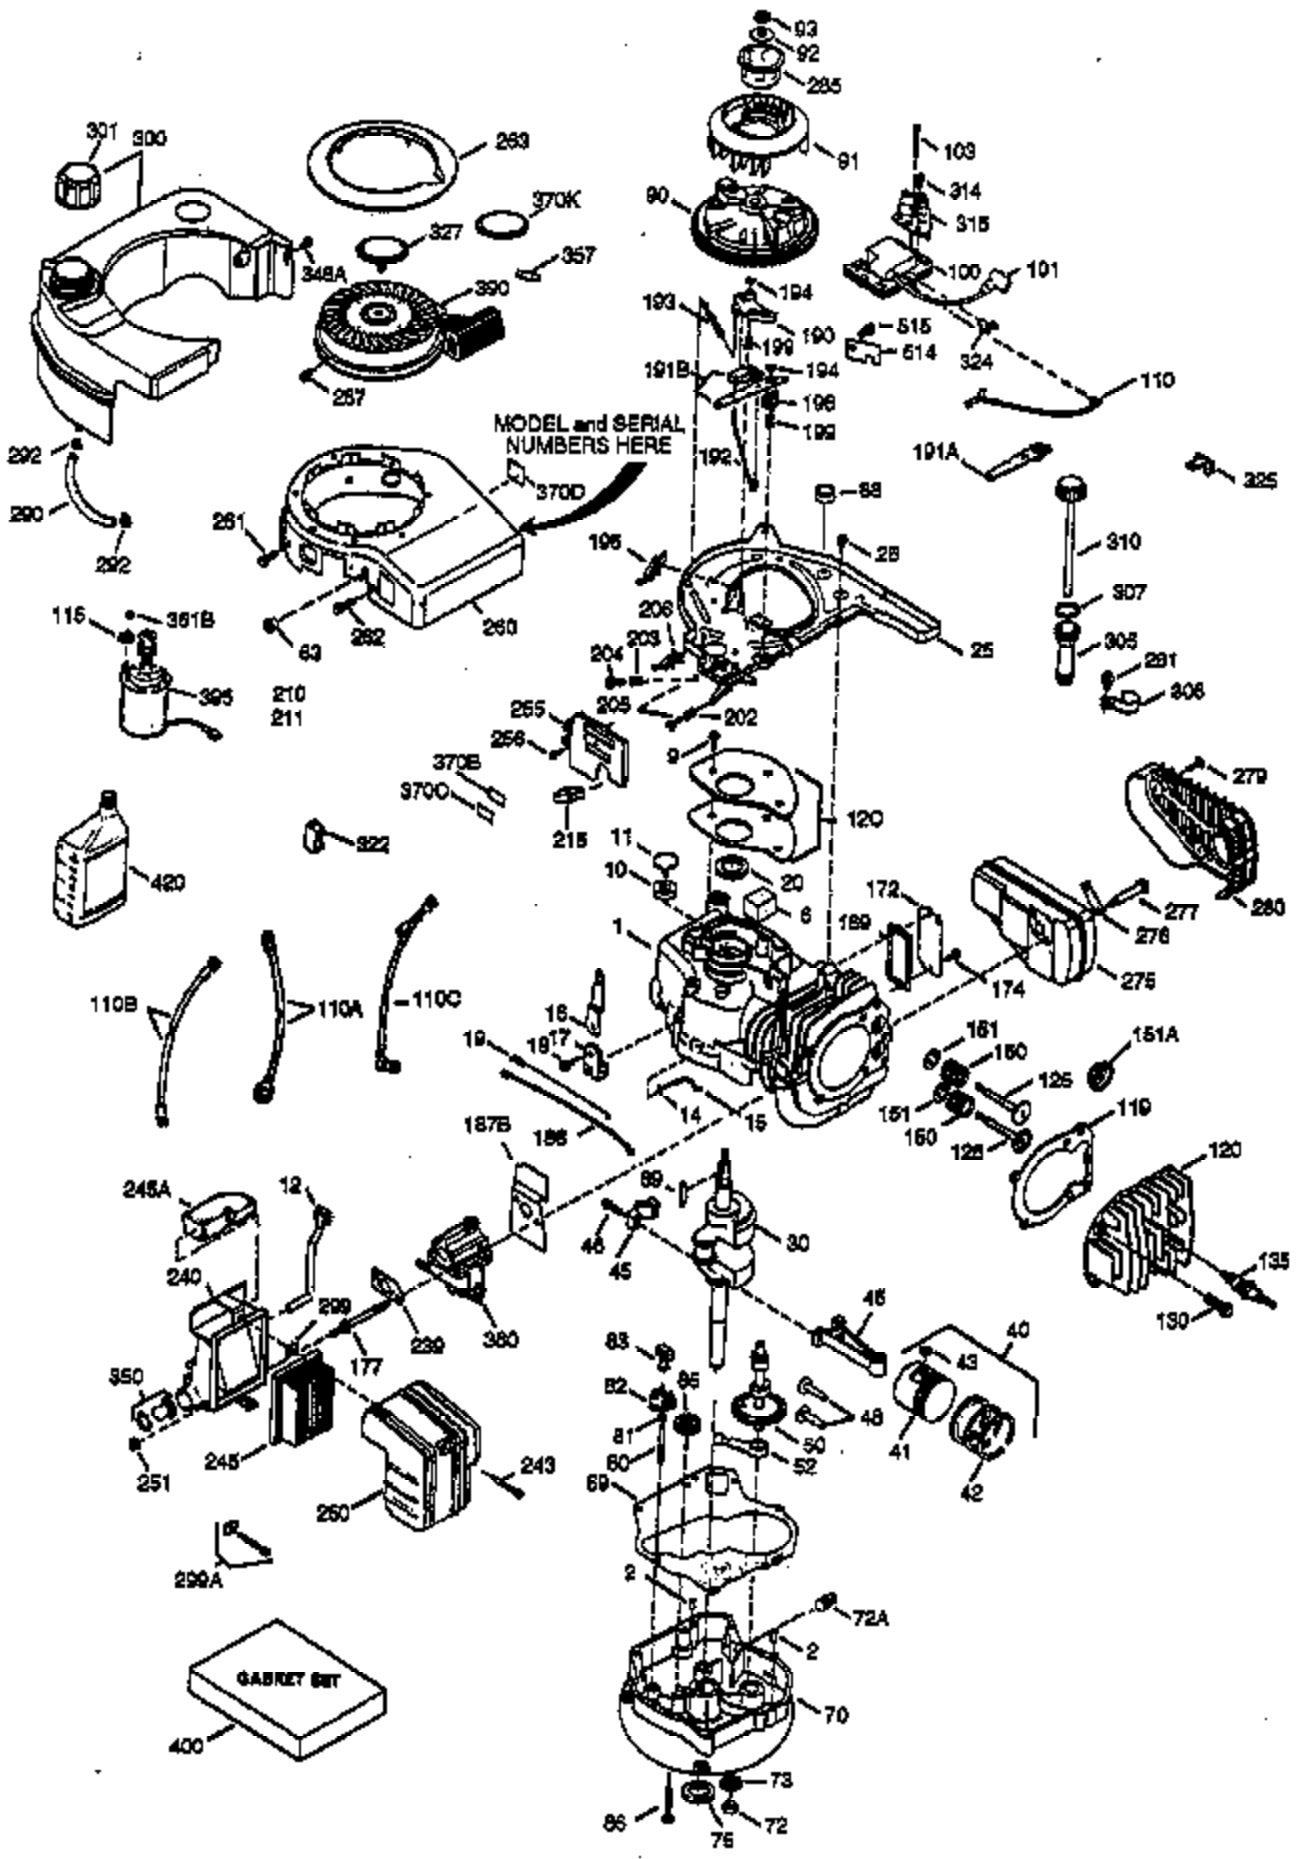

ILLUSTRATION SHOWS TYPICAL PARTS ONLY. ORDER BY PART NUMBER. PARTS NOT LISTED ARE SUPPLIED BY OEM.

Ref #	Part Number	Qty	Description
1	36169	1	Cylinder (Incl. 2,10,20 & 125)
2	27652	2	Dowel Pin
6	36059	1	Breather Element
9	590568	3	Screw, 10-24 x 3/4"
10	36002	1	Breather Valve Body
11	36003	1	Check Valve
12	36001	1	Breather Tube
12C	36005A	1	* Breather Cover & Gasket
14	28277	1	Flat Washer
15	36006	1	Governor Rod (Machined)
16	36008	1	Governor Lever
17	31335	1	Governor Lever Clamp
18	650548	1	Screw, 8-32 x 5/16"
19	36103	1	Governor Spring
20	36010	1	Oil Seal
25	36081	1	Blower Housing Baffle Ass'y.(Incl.195)
26	650802	3	Screw, 1/4-20 x 5/8"
30	36170	1	Crankshaft
40	40004	1	Piston,Pin, Ring Set (Std.)
40	40005	1	Piston,Pin, Ring Set (.010 OS)
41	36070	1	Piston & Pin Ass'y.(Std.) (Incl. 43)
41	36071	1	Piston & Pin Ass'y.(.010 OS)(Incl.43)
42	40006	1	Ring Set (Std.)
42	40007	1	Ring Set (.010 OS)
43	20381	2	Piston Pin Retaining Ring
45	36023A	1	Connecting Rod Ass'y. (Incl. 46)
46	32610A	2	Connecting Rod Bolt
48	36030	2	Valve Lifter
50	36031	1	Camshaft (MCR)
52	29914	1	Oil Pump Ass'y.
69	36032A	1	* Mounting Flange Gasket
70	36151	1	Mounting Flange (Incl. 72 thru 85)
72	36083	1	Oil Drain Plug
75	36010	1	Oil Seal
80	30574A	1	Governor Shaft
81	30590A	1	Washer
82	30591	1	Governor Gear Ass'y. (Incl.81)
83	36057	1	Governor Spool
85	36034	1	Idler Gear
86	650924	7	Screw, 1/4-20 x 1-9/16"
89	611154	1	Flywheel Key
90	611155	1	Flywheel
91	611156	1	Flywheel Fan
92	650815	1	Belleville Washer
93	650816	1	Flywheel Nut
100	34443A	1	Solid State Ignition
101	610118	1	Spark Plug Cover
103	651007	2	Screw, Torx T-15, 10-24 x 15/16"
110	36054	1	Ground Wire
119	36061	1	* Cylinder Head Gasket
120	36120A	1	Cylinder Head
125	36471	1	Exhaust Valve (Std.) (Incl. 151)
125	36472	1	Exhaust Valve (1/32" OS)
126	29314B	1	Intake Valve (Std.) (Incl. 151)
126	29315C	1	Intake Valve (1/32" OS)
130	6021A	7	Screw, 5/16-18 x 1-1/2"
135	35395	1	Resistor Spark Plug (RJ19LM)
150	31672	2	Valve Spring