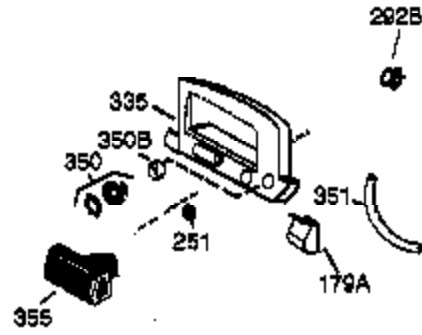

---

Ref #	Part Number	Qty	Description
417	650983	1	Screw, 8-32 x 1/2"
420	730225	1	4 Cycle Oil, SAE 30 (Quart)

---

Ref #	Part Number	Qty	Description
152	37075	1	"O"-Ring
240	36044B	1	Air Cleaner Body (Incl.239,299 & 350)
245	36046	1	Air Cleaner Filter
250	36047	1	Air Cleaner Cover
251	650928	2	Lock Nut 1/4-20
287	650926	3	Screw, 8-32 x 21/64"
350	36045	1	Primer
370E	34387	1	Air Cleaner Decal
390	590732	1	Rewind Starter (NOTE: This engine could have been built with 590738 starter).