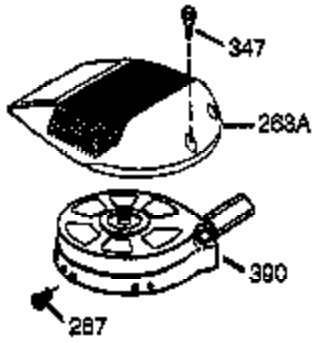

---

Ref #	Part Number	Qty	Description
417	650983	1	Screw, 8-32 x 1/2"
420	730225	1	4 Cycle Oil, SAE 30 (Quart)

---

Ref #	Part Number	Qty	Description
152	37075	1	"O"-Ring
240	36044B	1	Air Cleaner Body (Incl.239,299 & 350)
245	36046	1	Air Cleaner Filter
250	36047	1	Air Cleaner Cover
251	650928	2	Lock Nut 1/4-20
287	650926	3	Screw, 8-32 x 21/64"
350	36045	1	Primer
370E	34387	1	Air Cleaner Decal
390	590732	1	Rewind Starter (NOTE: This engine could have been built with 590738 starter).