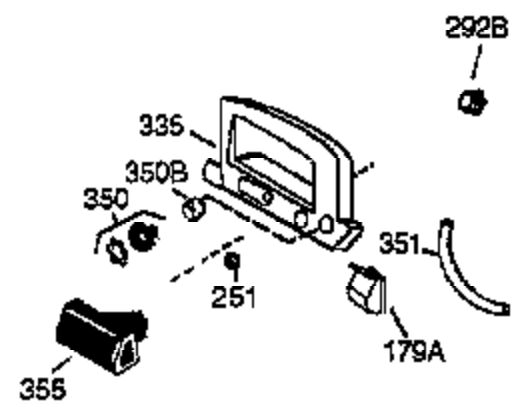

ILLUSTRATION SHOWS TYPICAL PARTS ONLY. ORDER BY PART NUMBER. PARTS NOT LISTED ARE SUPPLIED BY OEM.

Ref #	Part Number	Qty	Description
251	650928	2	Lock Nut 1/4-20
287	650926	3	Screw, 8-32 x 21/64"
350	36045	1	Primer
370A	36261	1	Lubrication Decal
390	590732	1	Rewind Starter (NOTE: This engine could have been built with 590738 starter. Refer to the design of the rope pulley strength ribs for part identification. Individual starter parts do not interchange. Refer to service bulletin 116).
410A	730604	1	Starter Muff Kit (Incl. 411,412A,412B)
411	36403	1	Debris Screen
412A	36405	1	Starter Air Cleaner Mounting Bracket
412B	36404	1	Starter Air Cleaner Mounting Ring
416	36085	1	Spark Arrestor Kit (Incl. 417)
417	650760	1	Screw, 8-32 x 3/8"