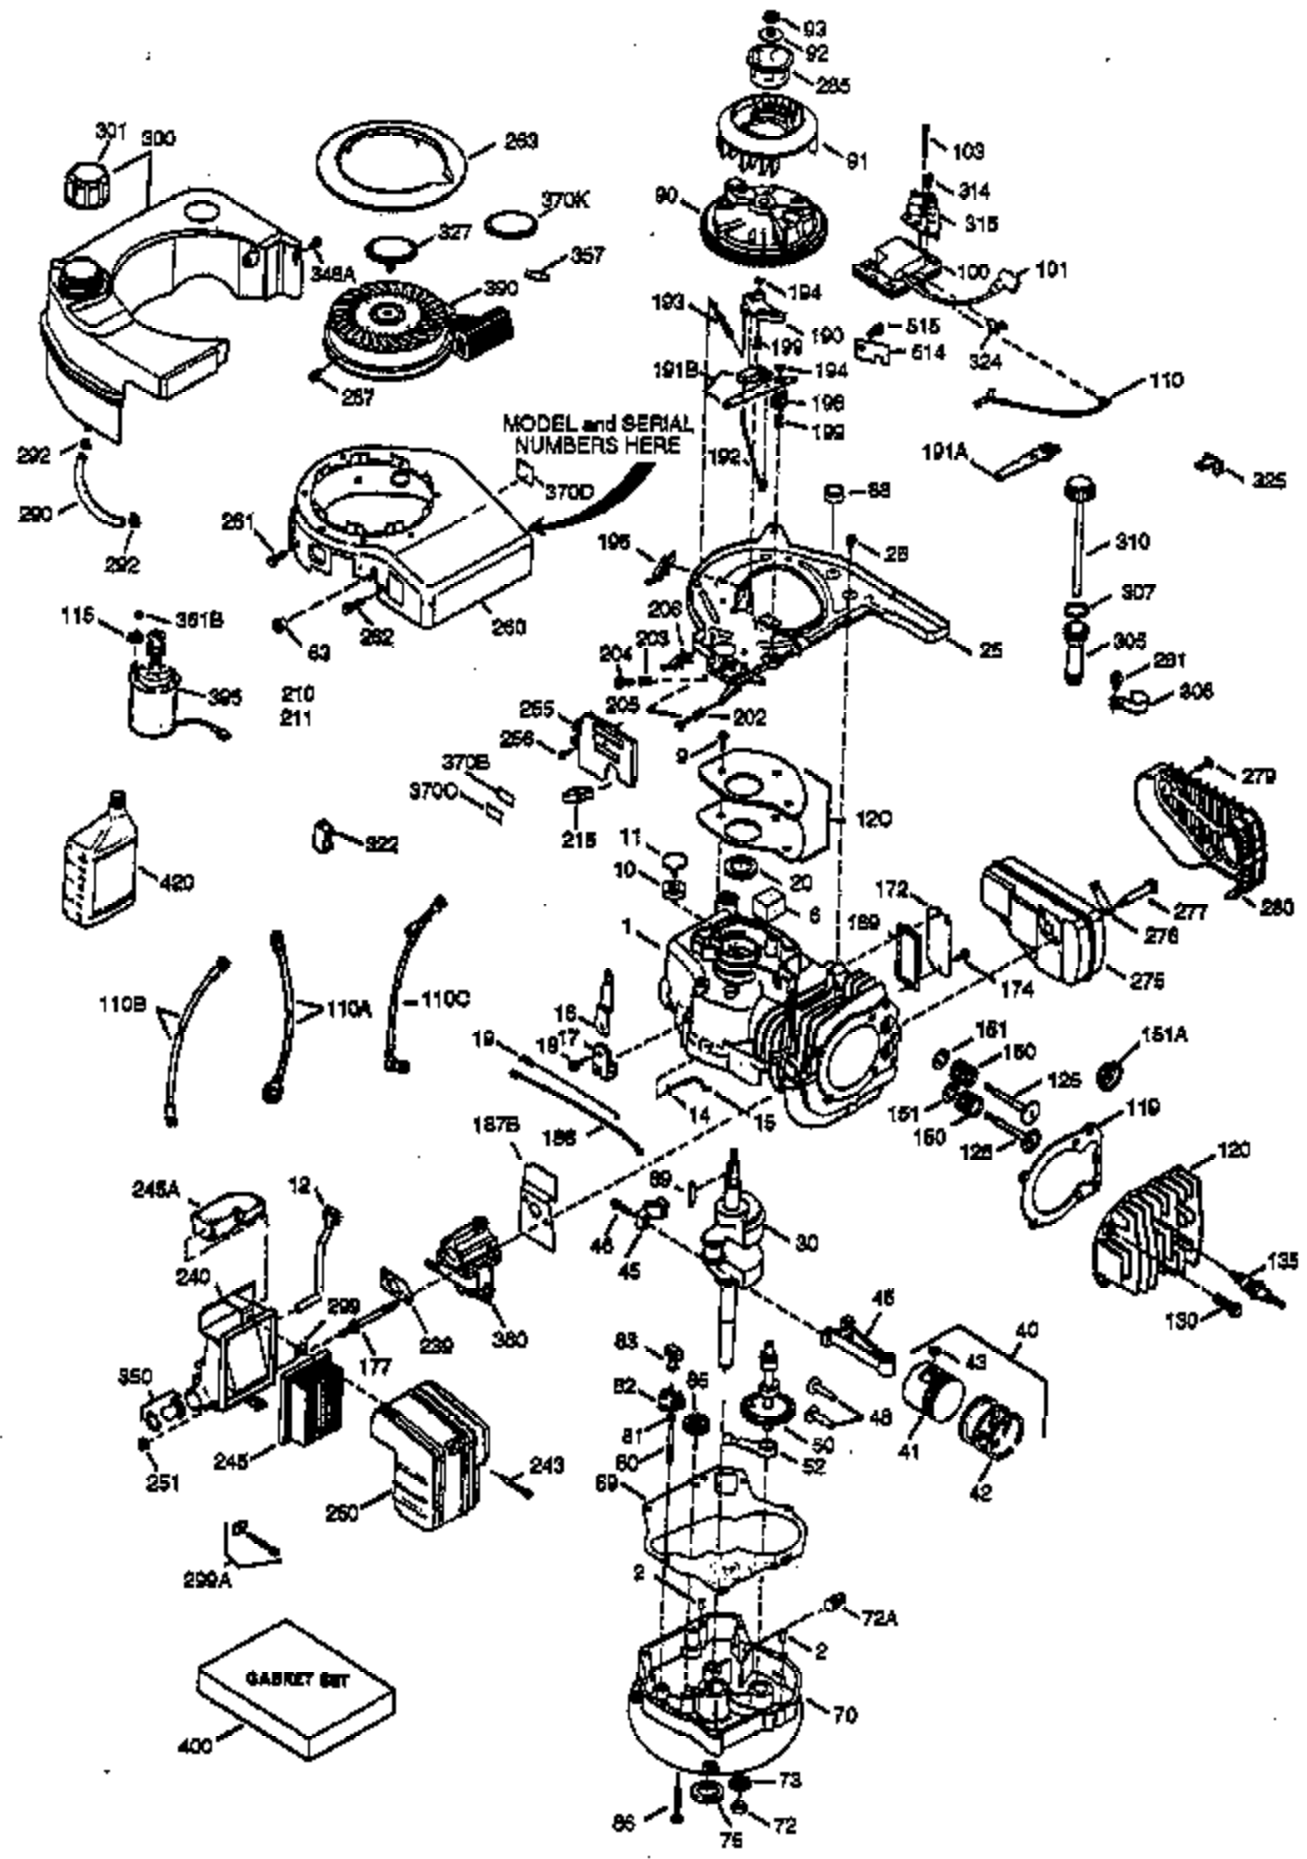

ILLUSTRATION SHOWS TYPICAL PARTS ONLY. ORDER BY PART NUMBER. PARTS NOT LISTED ARE SUPPLIED BY OEM.

Ref #	Part Number	Qty	Description
	1 36169	1	Cylinder (Incl. 2,10,20 & 125)
	2 27652	2	Dowel Pin
	6 36059	1	Breather Element
	9 590568	3	Screw, 10-24 x 3/4"
	10 36002	1	Breather Valve Body
	11 36003	1	Check Valve
	12 36001	1	Breather Tube
	12C 36005A	1	* Breather Cover & Gasket
	14 28277	1	Flat Washer
	15 36006	1	Governor Rod (Machined)
	16 36008	1	Governor Lever
	17 31335	1	Governor Lever Clamp
	18 650548	1	Screw, 8-32 x 5/16"
	19 36140	1	Governor Spring
	20 36010	1	Oil Seal
	25 36091A	1	Blower Housing Baffle Ass'y.(Incl.195)
	26 650802	3	Screw, 1/4-20 x 5/8"
	30 36170	1	Crankshaft
	40 40004	1	Piston,Pin, Ring Set (Std.)
	40 40005	1	Piston,Pin, Ring Set (.010 OS)
	41 36070	1	Piston & Pin Ass'y.(Std.) (Incl. 43)
	41 36071	1	Piston & Pin Ass'y.(.010 OS)(Incl.43)
	42 40006	1	Ring Set (Std.)
	42 40007	1	Ring Set (.010 OS)
	43 20381	2	Piston Pin Retaining Ring
	45 36023A	1	Connecting Rod Ass'y. (Incl. 46)
	46 32610A	2	Connecting Rod Bolt
	48 36030	2	Valve Lifter
	50 36031	1	Camshaft (MCR)
	52 29914	1	Oil Pump Ass'y.
	69 36032A	1	* Mounting Flange Gasket
	70 36151	1	Mounting Flange (Incl. 72 thru 85)
	72 36083	1	Oil Drain Plug
	75 36010	1	Oil Seal
	80 30574A	1	Governor Shaft
	81 30590A	1	Washer
	82 30591	1	Governor Gear Ass'y. (Incl.81)
	83 36057	1	Governor Spool
	85 36034	1	Idle Gear
	86 650924	7	Screw, 1/4-20 x 1-9/16"
	88 31707A	1	Spacer
	89 611154	1	Flywheel Key
	90 611197	1	Flywheel
	92 650815	1	Belleville Washer
	93 650816	1	Flywheel Nut
	100 34443A	1	Solid State Ignition
	101 610118	1	Spark Plug Cover
	103 651007	2	Screw, Torx T-15, 10-24 x 15/16"
	110 36230	1	Ground Wire
	110C 36097	1	Ground Wire
	115 650518	1	Lock Washer
	119 36061	1	* Cylinder Head Gasket
	120 36120A	1	Cylinder Head
	125 36471	1	Exhaust Valve (Std.) (Incl. 151)
	125 36472	1	Exhaust Valve (1/32" OS)
	126 29314B	1	Intake Valve (Std.) (Incl. 151)
	126 29315C	1	Intake Valve (1/32" OS)
	130 6021A	7	Screw, 5/16-18 x 1-1/2"