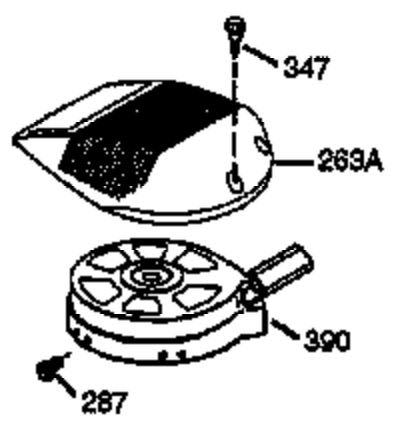

ILLUSTRATION SHOWS TYPICAL PARTS ONLY. ORDER BY PART NUMBER. PARTS NOT LISTED ARE SUPPLIED BY OEM.

Ref #	Part Number	Qty	Description
251	650928	2	Lock Nut 1/4-20
287	650926	3	Screw, 8-32 x 21/64"
350	36045	1	Primer
370A	36261	1	Lubrication Decal
390	590732	1	Rewind Starter (NOTE: This engine could have been built with 590738 starter. Refer to the design of the rope pulley strength ribs for part identification. Individual starter parts do not interchange. Refer to service bulletin 116).
410A	730604	1	Starter Muff Kit (Incl. 411,412A,412B)
411	36403	1	Debris Screen
412A	36405	1	Starter Air Cleaner Mounting Bracket
412B	36404	1	Starter Air Cleaner Mounting Ring
416	36085	1	Spark Arrestor Kit (Incl. 417)
417	650760	1	Screw, 8-32 x 3/8"