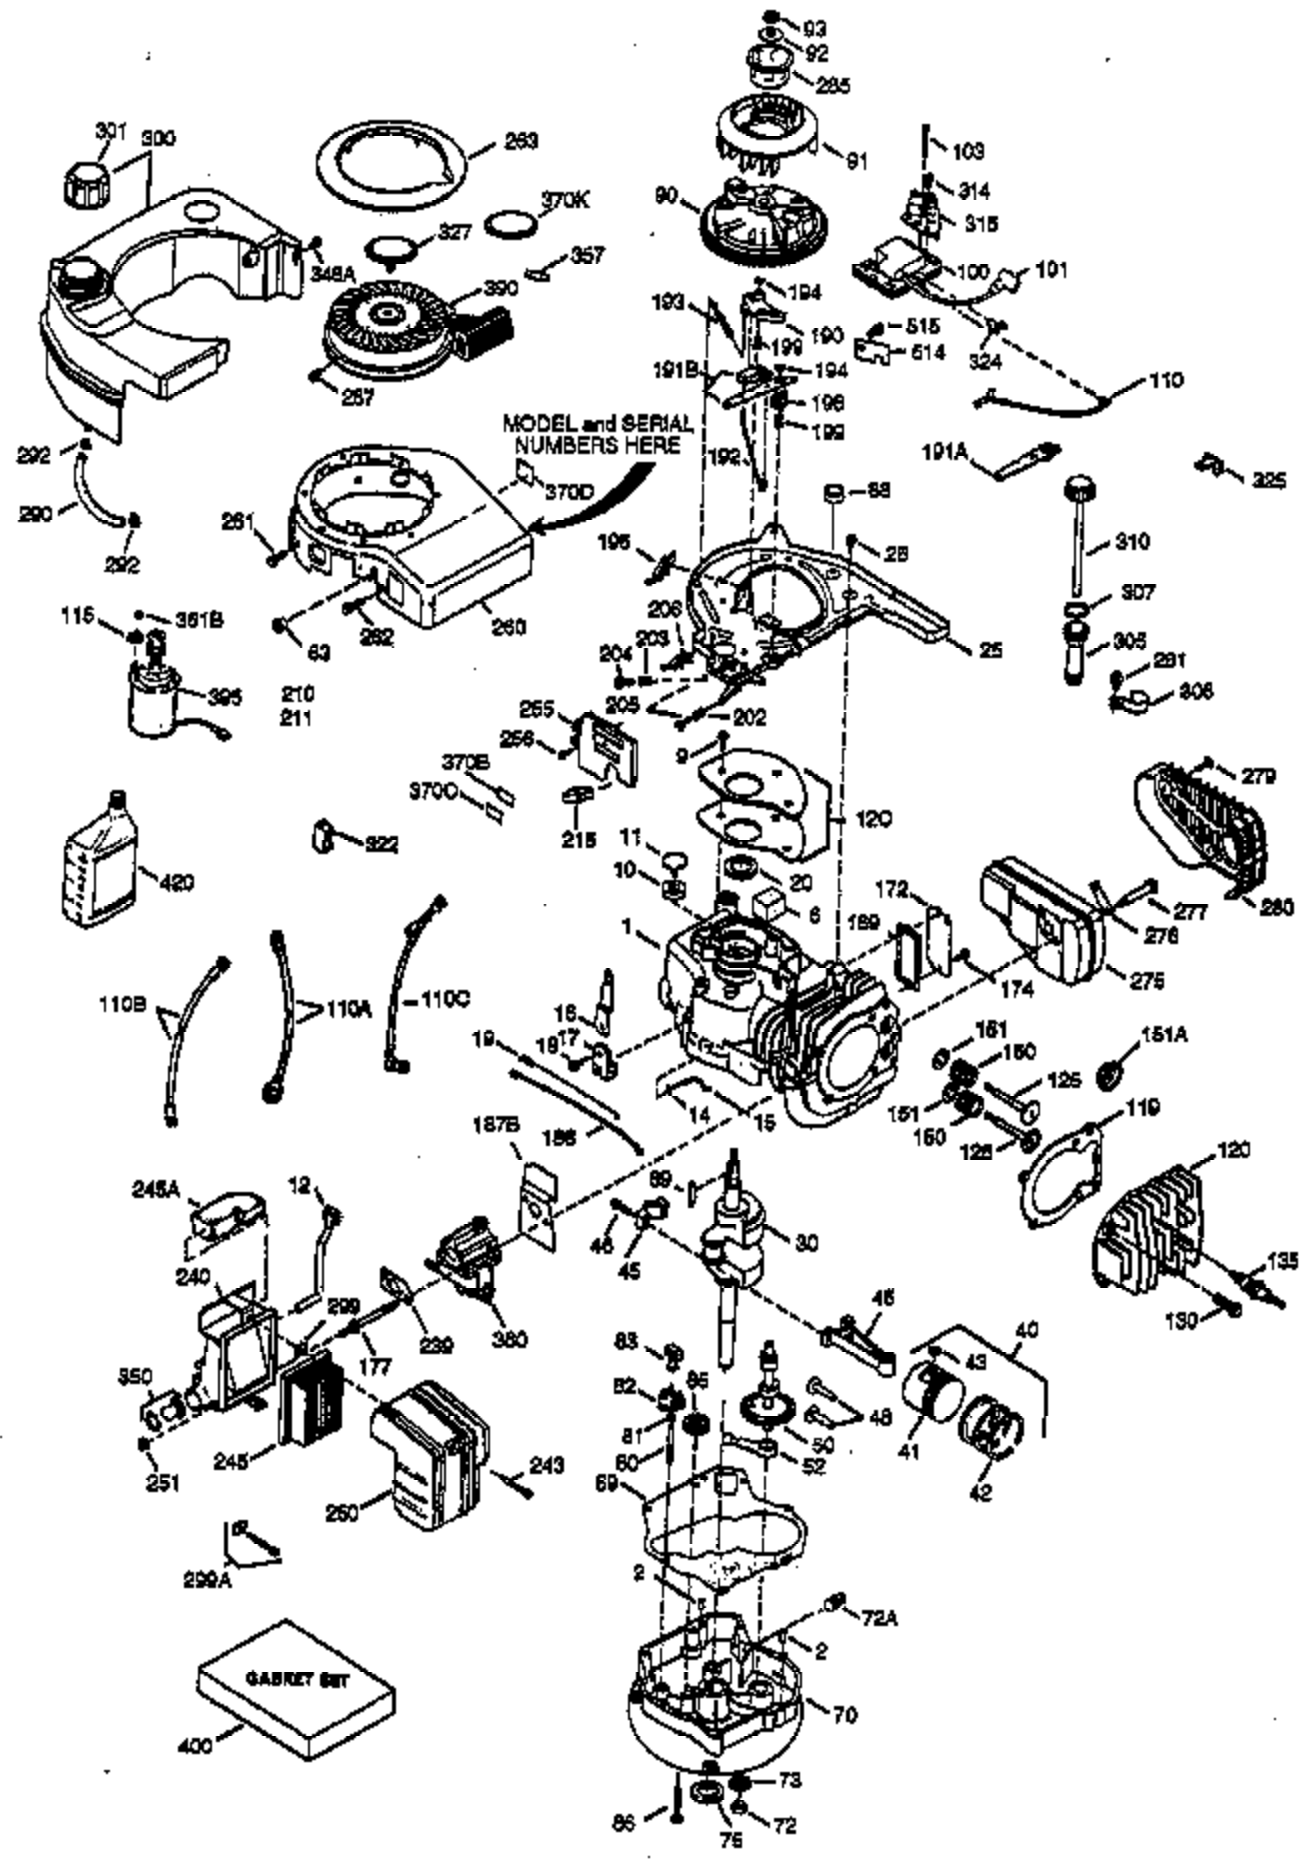

ILLUSTRATION SHOWS TYPICAL PARTS ONLY. ORDER BY PART NUMBER. PARTS NOT LISTED ARE SUPPLIED BY OEM.

Ref #	Part Number	Qty	Description
1	36177	1	Cylinder (Incl. 2,10,12,20 & 125)
2	27652	2	Dowel Pin
6	36059	1	Breather Element
9	590568	3	Screw, 10-24 x 3/4"
10	36002	1	Breather Valve Body
11	36003	1	Check Valve
12C	36005A	1	* Breather Cover & Gasket
12	32447	1	Breather Tube
14	28277	1	Washer
15	36006	1	Governor Rod (Machined)
16	36008	1	Governor Lever
17	31335	1	Governor Lever Clamp
18	651018	1	Screw, Torx T-15, 8-32 x 19/64"
19	36140	1	Governor Spring
20	36010	1	Oil Seal
25	36145	1	Blower Housing Baffle Ass'y.(Incl.195)
26	650802	3	Screw, 1/4-20 x 5/8"
30	36180	1	Crankshaft
40	36073	1	Piston,Pin,Ring Set (Std.)
40	36074	1	Piston,Pin,Ring Set (.010 OS)
40	36075	1	Piston,Pin,Ring Set (.020 OS)
41	36070	1	Piston & Pin Ass'y.(Std.) (Incl. 43)
41	36071	1	Piston & Pin Ass'y.(.010 OS)(Incl.43)
41	36072	1	Piston & Pin Ass'y.(.020 OS)(Incl.43)
42	36076	1	Ring Set (Std.)
42	36077	1	Ring Set (.010 OS)
42	36078	1	Ring Set (.020 OS)
43	20381	2	Piston Pin Retaining Ring
45	36023A	1	Connecting Rod Ass'y. (Incl. 46)
46	32610A	2	Connecting Rod Bolt
48	36030	2	Valve Lifter
50	36031A	1	Camshaft (MCR)
52	29914	1	Oil Pump Ass'y.
69	36032A	1	* Mounting Flange Gasket
70	36194A	1	Mounting Flange (Incl. 72 thru 85)
72	36083	1	Oil Drain Plug
72A	28483	1	Oil Drain Plug
75	36010	1	Oil Seal
80	30574A	1	Governor Shaft
81	30590A	1	Washer
82	30591	1	Governor Gear Ass'y. (Incl.81)
83	36057	1	Governor Spool
85	36034	1	Idle Gear
86	650924	7	Screw, 1/4-20 x 1-9/16"
89	611154	1	Flywheel Key
90	611170	1	Flywheel
92	650815	1	Belleville Washer
93	650816	1	Flywheel Nut
100	34443A	1	Solid State Ignition
101	610118	1	Spark Plug Cover
103	651007	2	Screw, Torx T-15, 10-24 x 15/16"
110	36230	1	Ground Wire
119	36061	1	* Cylinder Head Gasket
120	36120A	1	Cylinder Head
125	36471	1	Exhaust Valve (Std.) (Incl. 151)
125	36472	1	Exhaust Valve (1/32" OS)
126	29314B	1	Intake Valve (Std.) (Incl. 151)
126	29315C	1	Intake Valve (1/32" OS)