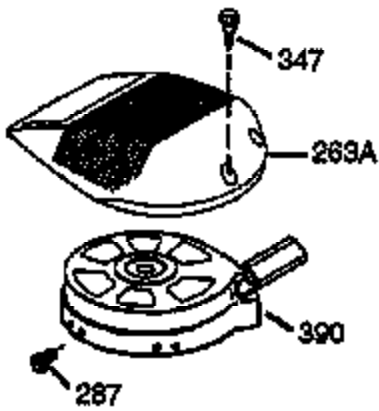

ILLUSTRATION SHOWS TYPICAL PARTS ONLY. ORDER BY PART NUMBER. PARTS NOT LISTED ARE SUPPLIED BY OEM.

Ref #	Part Number	Qty	Description
152	37075	1	"O"-Ring
251	650928	2	Lock Nut 1/4-20
287	650926	2	Screw, 8-32 x 21/64"
350	36045	1	Primer
370A	36261	1	Lubrication Decal
390	590732	1	Rewind Starter
416	36085	1	Spark Arrestor Kit (Incl. 417)(Optional)
417	650760	1	Screw, 8-32 x 3/8" (Optional)