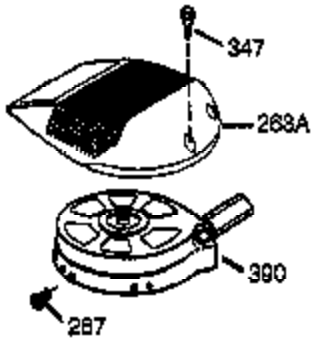

Ref #	Part Number	Qty	Description
152	37075	1	"O"-Ring
240	36044B	1	Air Cleaner Body (Incl.239,299 & 350)
245	36046	1	Air Cleaner Filter
250	36047	1	Air Cleaner Cover
251	650928	2	Lock Nut 1/4-20
287	650926	3	Screw, 8-32 x 21/64"
350	36045	1	Primer
390	590732	1	Rewind Starter (NOTE: This engine could have been built with 590738 starter).