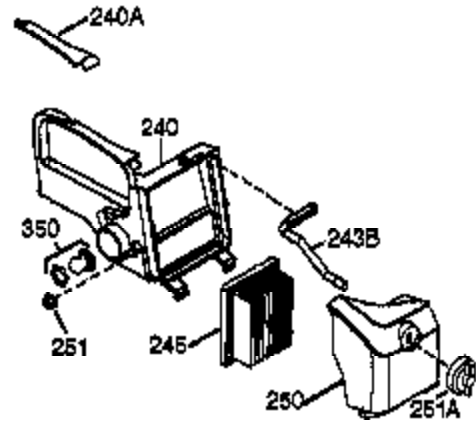

Ref #	Part Number	Qty	Description
152	37075	1	"O"-Ring
240	36044B	1	Air Cleaner Body (Incl.239,299 & 350)
245	36046	1	Air Cleaner Filter
250	36047	1	Air Cleaner Cover
251	650928	2	Lock Nut 1/4-20
287	650926	3	Screw, 8-32 x 21/64"
350	36045	1	Primer
390	590732	1	Rewind Starter (NOTE: This engine could have been built with 590738 starter).