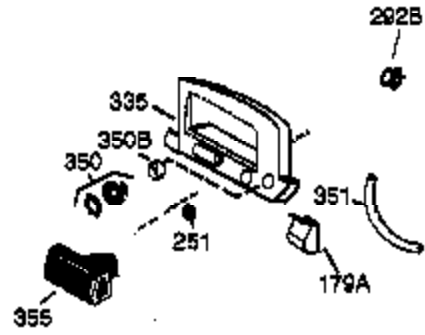

Ref #	Part Number	Qty	Description
152	37075	1	"O"-Ring
240	36044B	1	Air Cleaner Body (Incl.239,299 & 350)
245	36046	1	Air Cleaner Filter
250	36047	1	Air Cleaner Cover
251	650928	2	Lock Nut 1/4-20
287	650926	3	Screw, 8-32 x 21/64"
350	36045	1	Primer
390	590732	1	Rewind Starter (NOTE: This engine could have been built with 590738 starter).