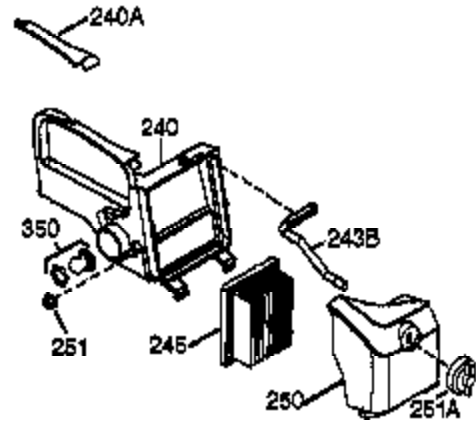

Ref #	Part Number	Qty	Description
152	37075	1	"O"-Ring
187B	36035	1	* Carburetor Gasket/Air Baffle
240	36044B	1	Air Cleaner Body (Incl.239,299 & 350)
245	36046	1	Air Cleaner Filter
250	36047	1	Air Cleaner Cover
251	650928	2	Lock Nut 1/4-20
287	650926	2	Screw, 8-32 x 21/64"
350	36045	1	Primer
390	590732	1	Rewind Starter (NOTE: This engine could have been built with 590738 starter).