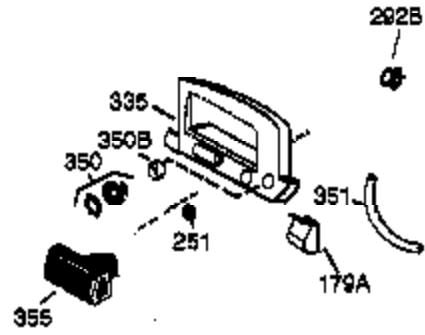

Ref #	Part Number	Qty	Description
152	37075	1	"O"-Ring
187B	36035	1	* Carburetor Gasket/Air Baffle
240	36044B	1	Air Cleaner Body (Incl.239,299 & 350)
245	36046	1	Air Cleaner Filter
250	36047	1	Air Cleaner Cover
251	650928	2	Lock Nut 1/4-20
287	650926	2	Screw, 8-32 x 21/64"
350	36045	1	Primer
390	590732	1	Rewind Starter (NOTE: This engine could have been built with 590738 starter).