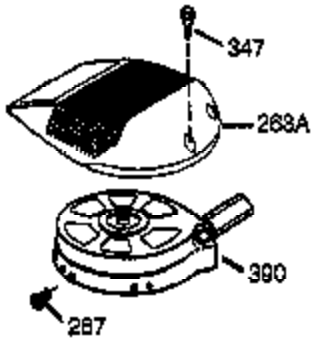

Ref #	Part Number	Qty	Description
187B	36035	1	* Carburetor Gasket/Air Baffle
240	36044A	1	Air Cleaner Body (Incl.239,299 & 350)
245	36046	1	Air Cleaner Filter
250	36047	1	Air Cleaner Cover
251	650928	2	Lock Nut 1/4-20
287	650926	2	Screw, 8-32 x 21/64"
350	36045	1	Primer
390	590732	1	Rewind Starter (NOTE: This engine could have been built with 590738 starter).