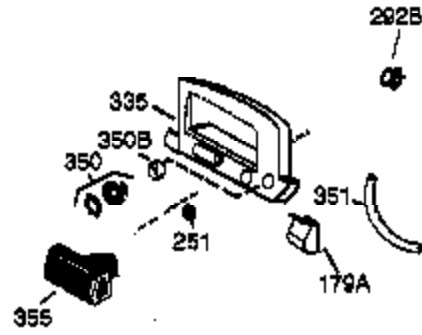

Ref #	Part Number	Qty	Description
152	37075	1	"O"-Ring
187B	36035	1	* Carburetor Gasket/Air Baffle
240	36044A	1	Air Cleaner Body (Incl.239,299 & 350)
245	36046	1	Air Cleaner Filter
250	36047	1	Air Cleaner Cover
251	650928	2	Lock Nut 1/4-20
287	650926	2	Screw, 8-32 x 21/64"
350	36045	1	Primer
390	590732	1	Rewind Starter (NOTE: This engine could have been built with 590738 starter. Refer to the design of the rope pulley strength ribs for part identification. Individual starter parts do not interchange. Refer to service bulletin 116).