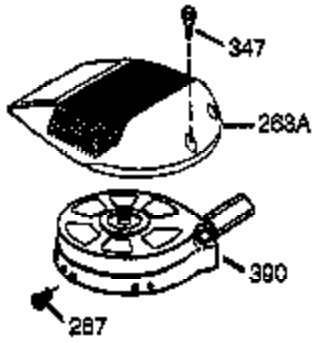

Ref #	Part Number	Qty	Description
152	37075	1	"O"-Ring
187B	36035	1	* Carburetor Gasket/Air Baffle
240	36044B	1	Air Cleaner Body (Incl.239,299 & 350)
245	36046	1	Air Cleaner Filter
250	36047	1	Air Cleaner Cover
251	650928	2	Lock Nut 1/4-20
287	650926	3	Screw, 8-32 x 21/64"
350	36045	1	Primer
370E	34387	1	Air Cleaner Decal
390	590702	1	Rewind Starter (NOTE: This engine could have been built with 590739 starter).
410	730574	1	Debris Screen Kit (Incl. 370E,411,412 & 413)
411	35596	1	Debris Screen
412	35597	3	Debris Screen Bracket
413	650910	6	Screw, 8-32 x 1/4"