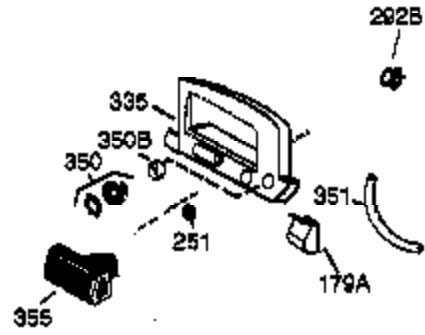

Ref #	Part Number	Qty	Description
152	37075	1	"O"-Ring
240	36190	1	Air Cleaner Body (Incl.239,299 & 350)
243B	651041	1	Stud
245	36046	1	Air Cleaner Filter
250	36191	1	Air Cleaner Cover
251	650928	2	Lock Nut, 1/4-20
251A	650933	1	Wing Nut
263A	37170	1	Starter Grill
287	650926	2	Screw, 8-32 x 21/64"
347	650898A	1	Screw, 10-32 x 27/32"
350	36045A	1	Primer
390	590739	1	Rewind Starter (NOTE: This engine could have been built with 590702 starter).