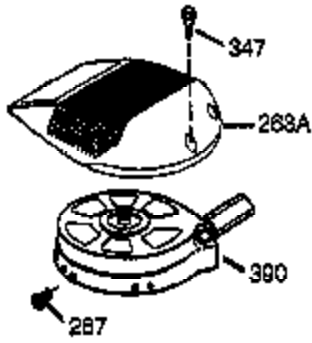

Ref #	Part Number	Qty	Description
152	37075	1	"O"-Ring
240	36190	1	Air Cleaner Body (Incl.239,299 & 350)
243B	651041	1	Stud
245	36046	1	Air Cleaner Filter
250	36191	1	Air Cleaner Cover
251	650928	2	Lock Nut, 1/4-20
251A	650933	1	Wing Nut
263A	37170	1	Starter Grill
287	650926	2	Screw, 8-32 x 21/64"
347	650898A	1	Screw, 10-32 x 27/32"
350	36045A	1	Primer
390	590739	1	Rewind Starter (NOTE: This engine could have been built with 590702 starter).