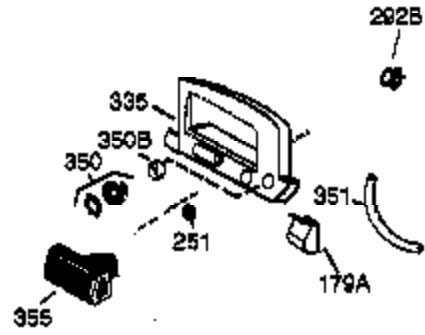

Ref #	Part Number	Qty	Description
152	37075	1	"O"-Ring
240	36190	1	Air Cleaner Body (Incl.239,299 & 350)
243B	651041	1	Air Cleaner Stud
245	36046	1	Air Cleaner Filter
250	36191	1	Air Cleaner Cover
251	650928	2	Lock Nut, 1/4-20
251A	650933	1	Wing Nut, 1/4-20
263A	37170	1	Starter Grill
287	650926	2	Screw, 8-32 x 21/64"
347	650898A	1	Screw, 10-32 x 27/32"
350	36045A	1	Primer
390	590739	1	Rewind Starter (NOTE: This engine could have been built with 590702 starter).