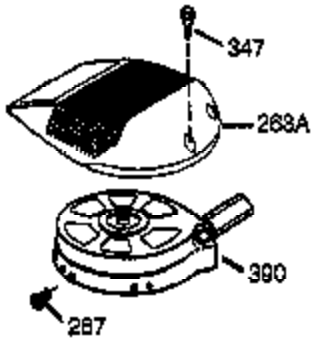

Ref #	Part Number	Qty	Description
152	37075	1	"O"-Ring
240	36190	1	Air Cleaner Body (Incl.239,299 & 350)
243B	651041	1	Air Cleaner Stud
245	36046	1	Air Cleaner Filter
250	36191	1	Air Cleaner Cover
251	650928	2	Lock Nut, 1/4-20
251A	650933	1	Wing Nut, 1/4-20
263A	37170	1	Starter Grill
287	650926	2	Screw, 8-32 x 21/64"
347	650898A	1	Screw, 10-32 x 27/32"
350	36045A	1	Primer
390	590739	1	Rewind Starter (NOTE: This engine could have been built with 590702 starter).