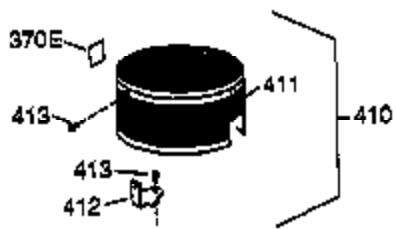

Ref #	Part Number	Qty	Description
152	37075	1	"O"-Ring
187B	36035	1	* Carburetor Gasket/Air Baffle
240	36044B	1	Air Cleaner Body (Incl.239,299 & 350)
245	36046	1	Air Cleaner Filter
250	36047	1	Air Cleaner Cover
251	650928	2	Lock Nut 1/4-20
287	650926	2	Screw, 8-32 x 21/64"
350	36045	1	Primer
390	590694	1	Rewind Starter