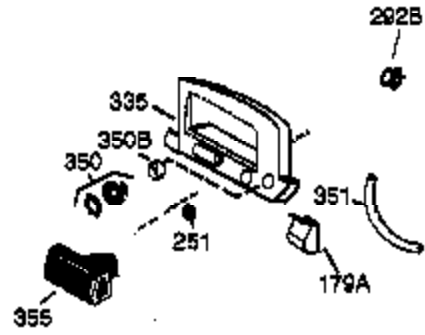

Ref #	Part Number	Qty	Description
152	37075	1	"O"-Ring
187B	36035	1	* Carburetor Gasket/Air Baffle
240	36044A	1	Air Cleaner Body (Incl.239,299 & 350)
245	36046	1	Air Cleaner Filter
250	36047	1	Air Cleaner Cover
251	650928	2	Lock Nut 1/4-20
287	650926	2	Screw, 8-32 x 21/64"
350	36045	1	Primer
390	590732	1	Rewind Starter (NOTE: This engine could have been built with 590738 starter).