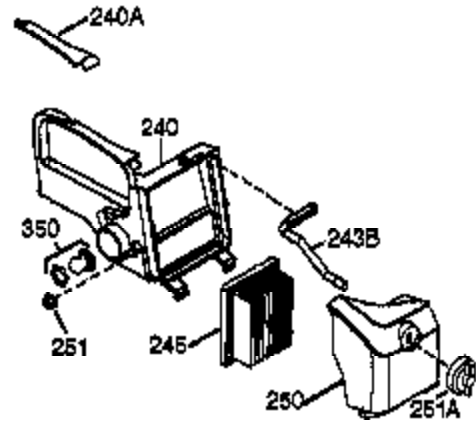

Ref #	Part Number	Qty	Description
152	37075	1	"O"-Ring
187B	36035	1	* Carburetor Gasket/Air Baffle
240	36044A	1	Air Cleaner Body (Incl.239,299 & 350)
245	36046	1	Air Cleaner Filter
250	36047	1	Air Cleaner Cover
251	650928	2	Lock Nut 1/4-20
287	650926	2	Screw, 8-32 x 21/64"
350	36045	1	Primer
390	590732	1	Rewind Starter (NOTE: This engine could have been built with 590738 starter).