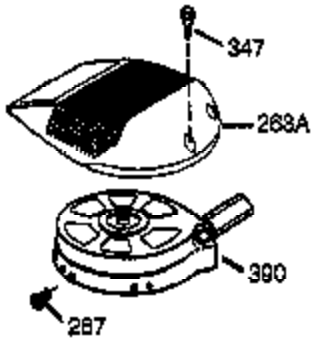

Ref #	Part Number	Qty	Description
152	37075	1	"O"-Ring
187B	36035	1	* Carburetor Gasket/Air Baffle
240	36044A	1	Air Cleaner Body (Incl.239,299 & 350)
245	36046	1	Air Cleaner Filter
250	36047	1	Air Cleaner Cover
251	650928	2	Lock Nut 1/4-20
287	650926	2	Screw, 8-32 x 21/64"
350	36045	1	Primer
390	590732	1	Rewind Starter (NOTE: This engine could have been built with 590738 starter).