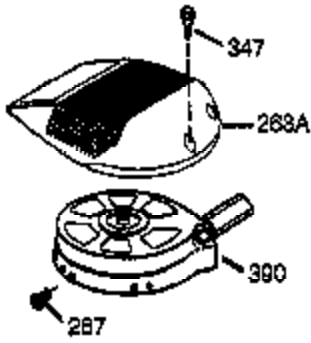

Ref #	Part Number	Qty	Description
152	37075	1	"O"-Ring
187B	36035	1	* Carburetor Gasket/Air Baffle
240	36044B	1	Air Cleaner Body (Incl.239,299 & 350)
245	36046	1	Air Cleaner Filter
250	36427	1	Air Cleaner Cover
251	650928	2	Lock Nut 1/4-20
263A	36426	1	Starter Grill
287	650926	2	Screw, 8-32 x 21/64"
347	650898A	1	Screw, 10-32 x 27/32"
350	36045	1	Primer
390	590739	1	Rewind Starter