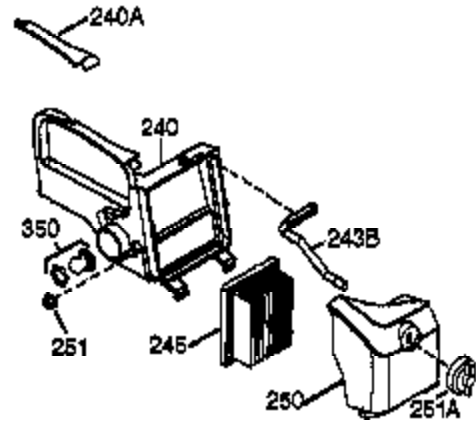

Ref #	Part Number	Qty	Description
152	37075	1	"O"-Ring
187B	36035	1	* Carburetor Gasket/Air Baffle
240	36044B	1	Air Cleaner Body (Incl.239,299 & 350)
245	36046	1	Air Cleaner Filter
250	36427	1	Air Cleaner Cover
251	650928	2	Lock Nut 1/4-20
263A	36426	1	Starter Grill
287	650926	2	Screw, 8-32 x 21/64"
347	650898A	1	Screw, 10-32 x 27/32"
350	36045	1	Primer
390	590739	1	Rewind Starter