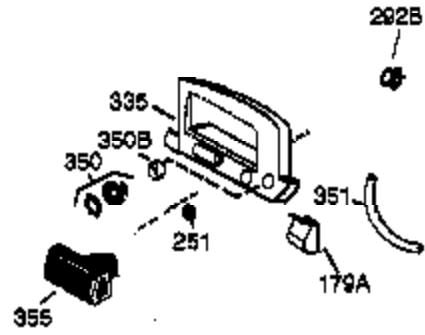

Ref #	Part Number	Qty	Description
152	37075	1	"O"-Ring
240	36044B	1	Air Cleaner Body (Incl.239,299 & 350)
245	36046	1	Air Cleaner Filter
250	36427	1	Air Cleaner Cover
251	650928	2	Lock Nut 1/4-20
263A	36426	1	Starter Grill
287	650926	2	Screw, 8-32 x 21/64"
347	650898A	1	Screw, 10-32 x 27/32"
350	36045	1	Primer
390	590702	1	Rewind Starter (Note: This engine could have been built with 590739 starter).