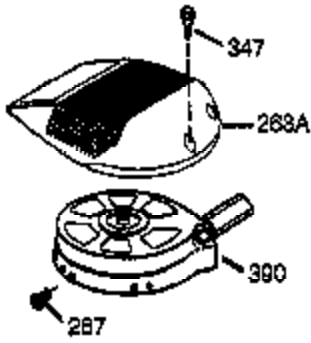

Ref #	Part Number	Qty	Description
152	37075	1	"O"-Ring
240	36044B	1	Air Cleaner Body (Incl.239,299 & 350)
245	36046	1	Air Cleaner Filter
250	36427	1	Air Cleaner Cover
251	650928	2	Lock Nut 1/4-20
263A	36426	1	Starter Grill
287	650926	2	Screw, 8-32 x 21/64"
347	650898A	1	Screw, 10-32 x 27/32"
350	36045	1	Primer
390	590702	1	Rewind Starter (Note: This engine could have been built with 590739 starter).