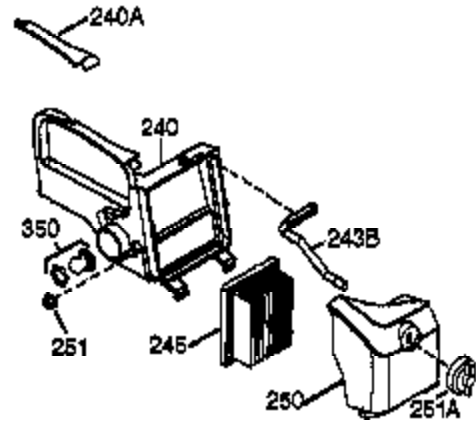

Ref #	Part Number	Qty	Description
152	37075	1	"O"-Ring
240	36044B	1	Air Cleaner Body (Incl.239,299 & 350)
245	36046	1	Air Cleaner Filter
250	36427	1	Air Cleaner Cover
251	650928	2	Lock Nut 1/4-20
263A	36426	1	Starter Grill
287	650926	2	Screw, 8-32 x 21/64"
347	650898A	1	Screw, 10-32 x 27/32"
350	36045	1	Primer
390	590702	1	Rewind Starter (Note: This engine could have been built with 590739 starter).