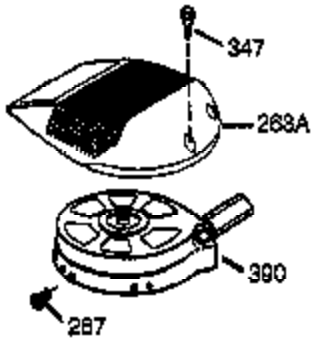

Ref #	Part Number	Qty	Description
152	37075	1	"O"-Ring
187B	36035	1	* Carburetor Gasket/Air Baffle
240	36044B	1	Air Cleaner Body (Incl.239,299 & 350)
245	36046	1	Air Cleaner Filter
250	36154	1	Air Cleaner Cover
251	650928	2	Lock Nut 1/4-20
263A	36156A	1	Starter Grill
287	650926	2	Screw, 8-32 x 21/64"
347	650898A	1	Screw, 10-32 x 27/32"
350	36045	1	Primer
390	590702	1	Rewind Starter (NOTE: This engine could have been built with 590739 starter.
900	0		Replacement Engine NONE
900	0	1	Replacement S/B 750804, order from 71 -999