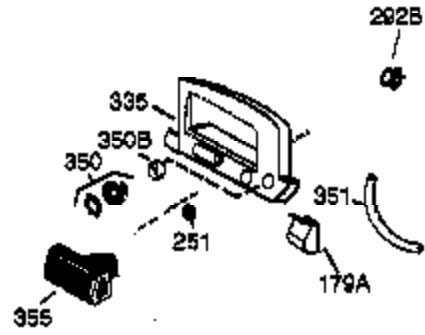

Ref #	Part Number	Qty	Description
152	37075	1	"O"-Ring
187B	36035	1	* Carburetor Gasket/Air Baffle
240	36044B	1	Air Cleaner Body (Incl.239,299 & 350)
245	36046	1	Air Cleaner Filter
250	36154	1	Air Cleaner Cover
251	650928	2	Lock Nut 1/4-20
263A	36156A	1	Starter Grill
287	650926	2	Screw, 8-32 x 21/64"
347	650898A	1	Screw, 10-32 x 27/32"
350	36045	1	Primer
390	590702	1	Rewind Starter (NOTE: This engine could have been built with 590739 starter.
900	0		Replacement Engine NONE
900	0	1	Replacement S/B 750804, order from 71 -999