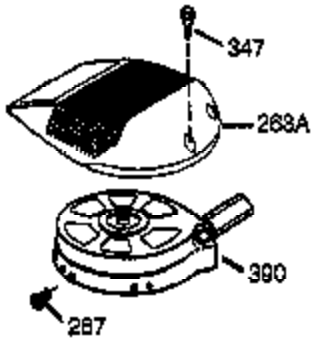

Ref #	Part Number	Qty	Description
152	37075	1	"O"-Ring
187B	36035	1	* Carburetor Gasket/Air Baffle
240	36044B	1	Air Cleaner Body (Incl.239,299 & 350)
245	36046	1	Air Cleaner Filter
250	36047	1	Air Cleaner Cover
251	650928	2	Lock Nut 1/4-20
287	650926	3	Screw, 8-32 x 21/64"
350	36045	1	Primer
370E	34387	1	Air Cleaner Decal
390	590702	1	Rewind Starter (NOTE: This engine could have been built with 590739 starter).
410	730574	1	Debris Screen Kit (Incl. 370E,411,412 413)
411	35596	1	Debris Screen
412	35597	3	Debris Screen Bracket
413	650910	6	Screw, 8-32 x 1/4"