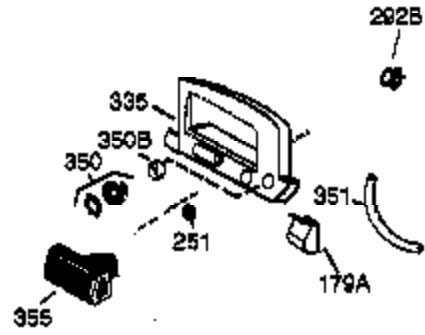

Ref #	Part Number	Qty	Description
152	37075	1	"O"-Ring
187B	36035	1	* Carburetor Gasket/Air Baffle
240	36044B	1	Air Cleaner Body (Incl.239,299 & 350)
245	36046	1	Air Cleaner Filter
250	36047	1	Air Cleaner Cover
251	650928	2	Lock Nut 1/4-20
287	650926	3	Screw, 8-32 x 21/64"
350	36045	1	Primer
370E	34387	1	Air Cleaner Decal
390	590702	1	Rewind Starter (NOTE: This engine could have been built with 590739 starter).
410	730574	1	Debris Screen Kit (Incl. 370E,411,412 413)
411	35596	1	Debris Screen
412	35597	3	Debris Screen Bracket
413	650910	6	Screw, 8-32 x 1/4"