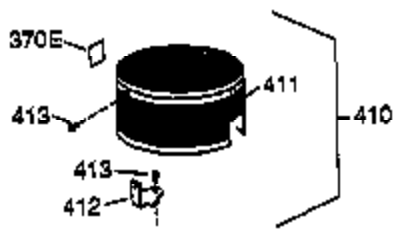

Ref #	Part Number	Qty	Description
152	37075	1	"O"-Ring
240	36044B	1	Air Cleaner Body (Incl.239,299 & 350)
245	36046	1	Air Cleaner Filter
250	36047	1	Air Cleaner Cover
251	650928	2	Lock Nut 1/4-20
287	650926	2	Screw, 8-32 x 21/64"
350	36045	1	Primer
390	590732	1	Rewind Starter (NOTE: This engine could have been built with 590738 starter).