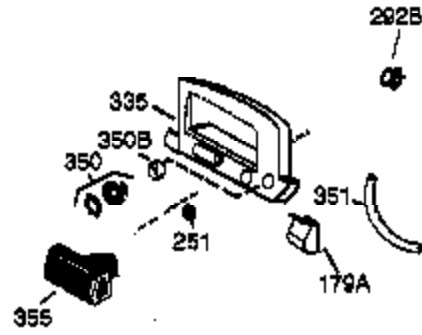

Ref #	Part Number	Qty	Description
152	37075	1	"O"-Ring
240	36044B	1	Air Cleaner Body (Incl.239,299 & 350)
245	36046	1	Air Cleaner Filter
250	36047	1	Air Cleaner Cover
251	650928	2	Lock Nut 1/4-20
287	650926	2	Screw, 8-32 x 21/64"
350	36045	1	Primer
390	590732	1	Rewind Starter (NOTE: This engine could have been built with 590738 starter).