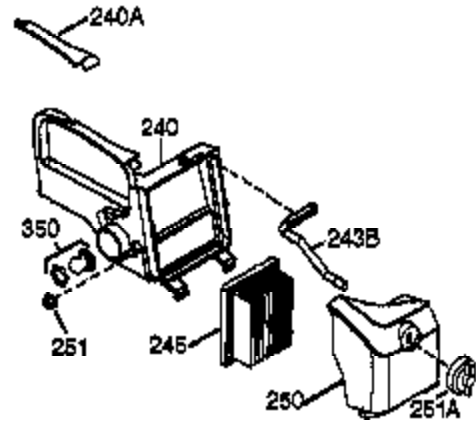

Ref #	Part Number	Qty	Description
152	37075	1	"O"-Ring
240	36190	1	Air Cleaner Body (Incl.239,299 & 350)
243B	651041	1	Air Cleaner Stud
245	36046	1	Air Cleaner Filter
250	36191	1	Air Cleaner Cover
251	650928	2	Lock Nut 1/4-20
251A	650933	1	Wing Nut
263A	36192	1	Starter Grill
287	650926	2	Screw, 8-32 x 21/64"
347	650898A	1	Screw, 10-32 x 27/32"
350	36045	1	Primer
390	590702	1	Rewind Starter (NOTE: This engine could have been built with 590739 starter).
900	0		Replacement Engine NONE
900	0	1	Replacement S/B 750813, order from 71 -999