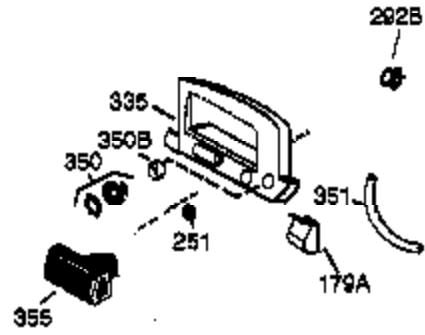

Ref #	Part Number	Qty	Description
152	37075	1	"O"-Ring
240	36190	1	Air Cleaner Body (Incl.239,299 & 350)
243B	651041	1	Air Cleaner Stud
245	36046	1	Air Cleaner Filter
250	36191	1	Air Cleaner Cover
251	650928	2	Lock Nut 1/4-20
251A	650933	1	Wing Nut
263A	36192	1	Starter Grill
287	650926	2	Screw, 8-32 x 21/64"
347	650898A	1	Screw, 10-32 x 27/32"
350	36045	1	Primer
390	590702	1	Rewind Starter (NOTE: This engine could have been built with 590739 starter).
900	0		Replacement Engine NONE
900	0	1	Replacement S/B 750813, order from 71 -999