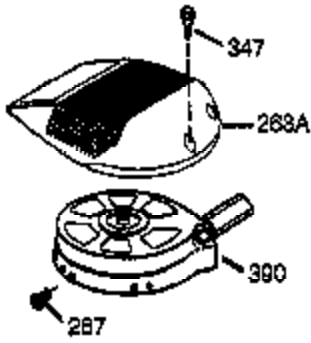

Ref #	Part Number	Qty	Description
152	37075	1	"O"-Ring
240	36190	1	Air Cleaner Body (Incl.239,299 & 350)
243B	651041	1	Air Cleaner Stud
245	36046	1	Air Cleaner Filter
250	36191	1	Air Cleaner Cover
251	650928	2	Lock Nut 1/4-20
251A	650933	1	Wing Nut
263A	36192	1	Starter Grill
287	650926	2	Screw, 8-32 x 21/64"
347	650898A	1	Screw, 10-32 x 27/32"
350	36045	1	Primer
390	590702	1	Rewind Starter (NOTE: This engine could have been built with 590739 starter).
900	0		Replacement Engine NONE
900	0	1	Replacement S/B 750813, order from 71 -999