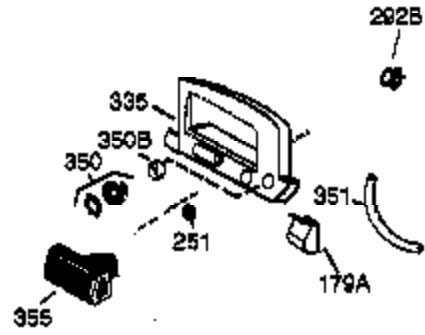

Ref #	Part Number	Qty	Description
152	37075	1	"O"-Ring
240A	37195	1	Air Cleaner Body Extension
240	36190	1	Air Cleaner Body (Incl.239,299 & 350)
243B	651041	1	Stud
245	36046	1	Air Cleaner Filter
250	36191	1	Air Cleaner Cover
251	650928	2	Lock Nut, 1/4-20
251A	650933	1	Wing Nut
263A	36133	1	Starter Grill
287	650926	2	Screw, 8-32 x 21/64"
350	36045A	1	Primer
390	590702	1	Rewind Starter (NOTE: This engine could have been built with 590739 starter).