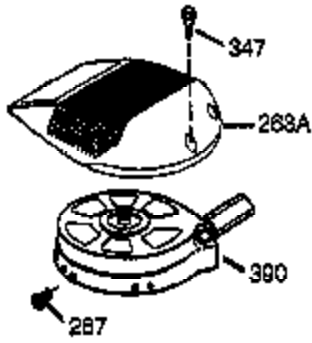

Ref #	Part Number	Qty	Description
152	37075	1	"O"-Ring
240A	37195	1	Air Cleaner Body Extension
240	36190	1	Air Cleaner Body (Incl.239,299 & 350)
243B	651041	1	Stud
245	36046	1	Air Cleaner Filter
250	36191	1	Air Cleaner Cover
251	650928	2	Lock Nut, 1/4-20
251A	650933	1	Wing Nut
263A	36133	1	Starter Grill
287	650926	2	Screw, 8-32 x 21/64"
350	36045A	1	Primer
390	590702	1	Rewind Starter (NOTE: This engine could have been built with 590739 starter).