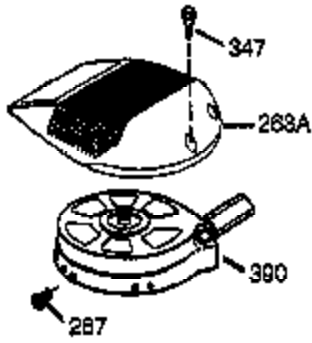

Ref #	Part Number	Qty	Description
152	37075	1	"O"-Ring
240A	37195	1	Air Cleaner Body Extension
240	36190	1	Air Cleaner Body (Incl. 239 & 350)
243B	651041	1	Air Cleaner Stud
245	36046	1	Air Cleaner Filter
250	36191	1	Air Cleaner Cover
251	650928	2	Lock Nut, 1/4-20
251A	650933	1	Wing Nut, 1/4-20
263A	36133	2	Starter Grill
287	650926	2	Screw, 8-32 x 21/64"
350	36045A	1	Primer
390	590702	1	Rewind Starter (NOTE: This engine could have been built with 590739 starter).