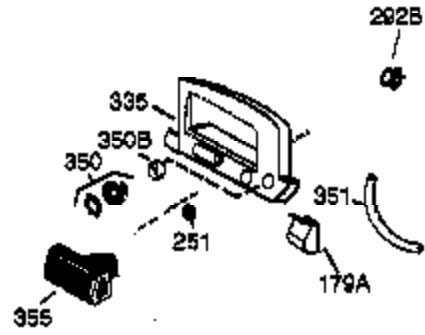

Ref #	Part Number	Qty	Description
152	37075	1	"O"-Ring
240A	37195	1	Air Cleaner Body Extension
240	36190	1	Air Cleaner Body (Incl. 239 & 350)
243B	651041	1	Air Cleaner Stud
245	36046	1	Air Cleaner Filter
250	36191	1	Air Cleaner Cover
251	650928	2	Lock Nut, 1/4-20
251A	650933	1	Wing Nut, 1/4-20
263A	36133	2	Starter Grill
287	650926	2	Screw, 8-32 x 21/64"
350	36045A	1	Primer
390	590702	1	Rewind Starter (NOTE: This engine could have been built with 590739 starter).