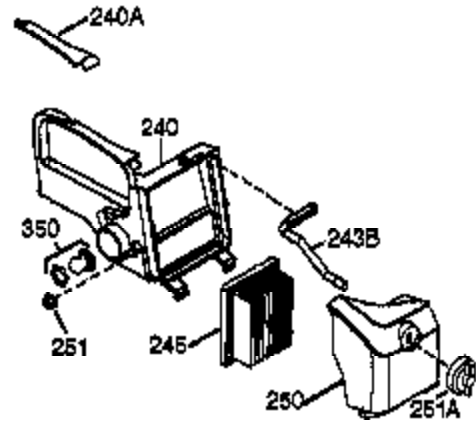

Ref #	Part Number	Qty	Description
152	37075	1	"O"-Ring
240A	37195	1	Air Cleaner Body Extension
240	36190	1	Air Cleaner Body (Incl.239,299 & 350)
243B	651041	1	Stud
245	36046	1	Air Cleaner Filter
250	36191	1	Air Cleaner Cover
251	650928	2	Lock Nut, 1/4-20
251A	650933	1	Wing Nut
263A	36133	1	Starter Grill
287	650926	2	Screw, 8-32 x 21/64"
350	36045A	1	Primer
390	590739	1	Rewind Starter (NOTE: This engine could have been built with 590702 starter).