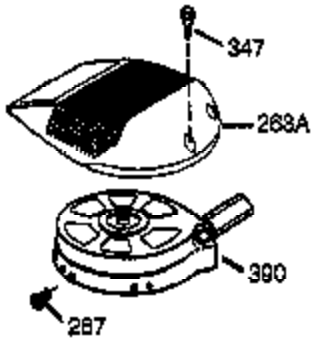

Ref #	Part Number	Qty	Description
152	37075	1	"O"-Ring
240A	37195	1	Air Cleaner Body Extension
240	36190	1	Air Cleaner Body (Incl.239,299 & 350)
243B	651041	1	Stud
245	36046	1	Air Cleaner Filter
250	36191	1	Air Cleaner Cover
251	650928	2	Lock Nut, 1/4-20
251A	650933	1	Wing Nut
263A	36133	1	Starter Grill
287	650926	2	Screw, 8-32 x 21/64"
350	36045A	1	Primer
390	590739	1	Rewind Starter (NOTE: This engine could have been built with 590702 starter).