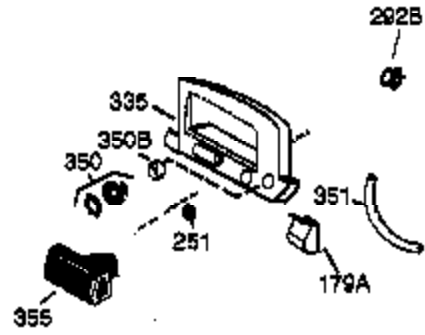

Ref #	Part Number	Qty	Description
152	37075	1	"O"-Ring
240A	37195	1	Air Cleaner Body Extension
240	36190	1	Air Cleaner Body (Incl.239,299 & 350)
243B	651041	1	Stud
245	36046	1	Air Cleaner Filter
250	36191	1	Air Cleaner Cover
251	650928	2	Lock Nut, 1/4-20
251A	650933	1	Wing Nut
263A	36133	1	Starter Grill
287	650926	2	Screw, 8-32 x 21/64"
350	36045A	1	Primer
390	590739	1	Rewind Starter (NOTE: This engine could have been built with 590702 starter).