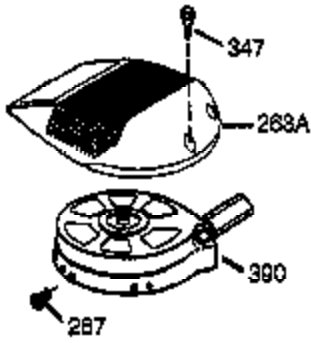

Ref #	Part Number	Qty	Description
152	37075	1	"O"-Ring
240	36044B	1	Air Cleaner Body (Incl.239,299 & 350)
245	36046	1	Air Cleaner Filter
250	36047	1	Air Cleaner Cover
251	650928	2	Lock Nut 1/4-20
287	650926	2	Screw, 8-32 x 21/64"
350	36045	1	Primer
390	590732	1	Rewind Starter (NOTE: This engine could have been built with 590738 starter).