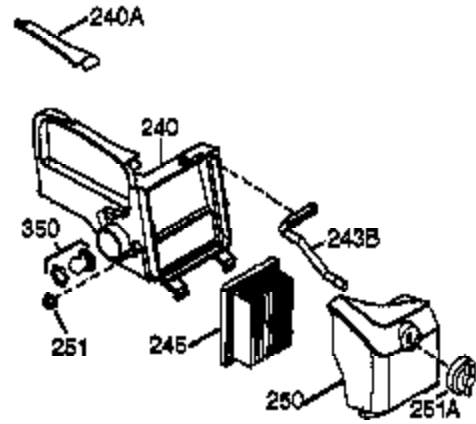

Ref #	Part Number	Qty	Description
152	37075	1	"O"-Ring
240	36044B	1	Air Cleaner Body (Incl.239,299 & 350)
245	36046	1	Air Cleaner Filter
250	36047	1	Air Cleaner Cover
251	650928	2	Lock Nut 1/4-20
287	650926	2	Screw, 8-32 x 21/64"
350	36045	1	Primer
390	590732	1	Rewind Starter (NOTE: This engine could have been built with 590738 starter).