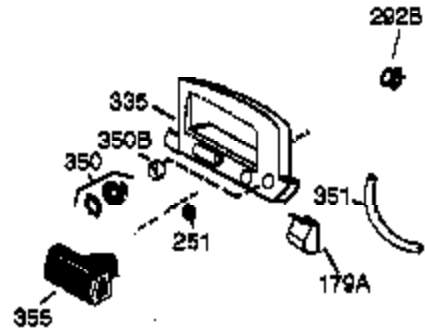

Ref #	Part Number	Qty	Description
152	37075	1	"O"-Ring
240	36044B	1	Air Cleaner Body (Incl.239,299 & 350)
245	36046	1	Air Cleaner Filter
250	36047	1	Air Cleaner Cover
251	650928	2	Lock Nut 1/4-20
287	650926	2	Screw, 8-32 x 21/64"
350	36045	1	Primer
390	590732	1	Rewind Starter (NOTE: This engine could have been built with 590738 starter).