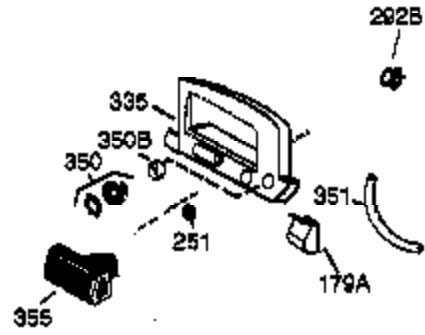

Ref #	Part Number	Qty	Description
400	36062D	1	* Gasket Set (Incl. items marked PK i n notes). Incl. part #'s 27234A (1), 28833 (1), 36005A (1), 36032A (1), 36061 (1), 37136 (1), 696088 (1)
416	36085	1	Spark Arrestor Kit (Incl. 417)(Option al)
417	650760	1	Screw, 8-32 x 3/8" (Optional)
420	730225	1	4 Cycle Oil, SAE 30 (Quart)