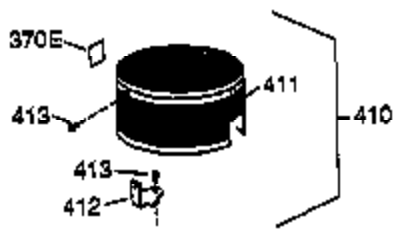

Ref #	Part Number	Qty	Description
400	36062D	1	* Gasket Set (Incl. items marked PK i n notes). Incl. part #'s 27234A (1), 28833 (1), 36005A (1), 36032A (1), 36061 (1), 37136 (1), 696088 (1)
416	36085	1	Spark Arrestor Kit (Incl. 417)(Option al)
417	650760	1	Screw, 8-32 x 3/8" (Optional)
420	730225	1	4 Cycle Oil, SAE 30 (Quart)