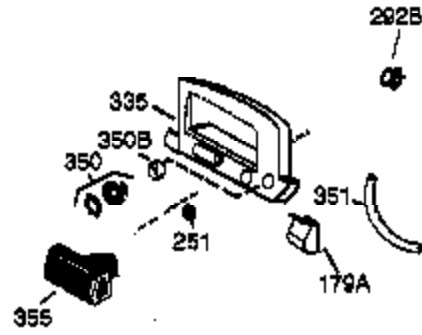

Ref #	Part Number	Qty	Description
400	36062D	1	* Gasket Set (Incl. items marked PK i n notes). Incl. part #'s 27234A (1), 28833 (1), 36005A (1), 36032A (1), 36061 (1), 37136 (1), 696088 (1)
416	36085	1	Spark Arrestor Kit (Incl. 417)(Option al)
417	650760	1	Screw, 8-32 x 3/8" (Optional)
420	730225	1	4 Cycle Oil, SAE 30 (Quart)