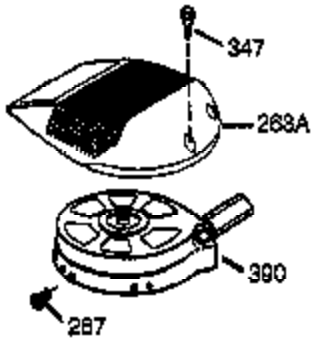

Ref #	Part Number	Qty	Description
152	37075	1	"O"-Ring
240	36044B	1	Air Cleaner Body (Incl.239,299 & 350)
245	36046	1	Air Cleaner Filter
250	36047	1	Air Cleaner Cover
251	650928	2	Lock Nut, 1/4-20
287	650926	2	Screw, 8-32 x 21/64"
350	36045	1	Primer
390	590732	1	Rewind Starter (NOTE: This engine could have been built with 590738 starter).