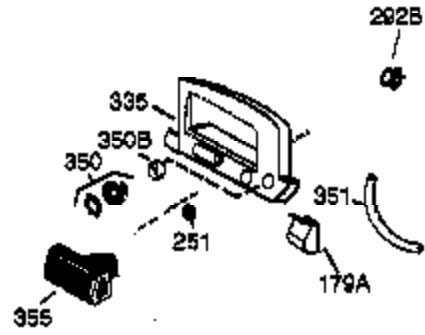

Ref #	Part Number	Qty	Description
152	37075	1	"O"-Ring
240	36044B	1	Air Cleaner Body (Incl.239,299 & 350)
245	36046	1	Air Cleaner Filter
250	36047	1	Air Cleaner Cover
251	650928	2	Lock Nut, 1/4-20
287	650926	2	Screw, 8-32 x 21/64"
350	36045	1	Primer
390	590732	1	Rewind Starter (NOTE: This engine could have been built with 590738 starter).