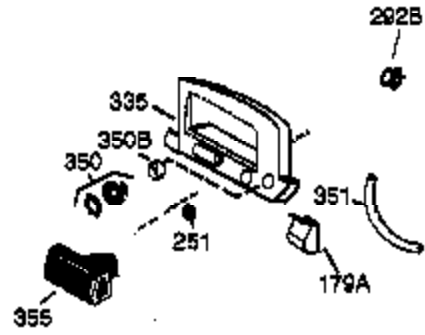

Ref #	Part Number	Qty	Description
187B	36035	1	* Carburetor Gasket/Air Baffle
240	36044A	1	Air Cleaner Body (Incl.239,299 & 350)
245	36046	1	Air Cleaner Filter
250	36047	1	Air Cleaner Cover
251	650928	2	Lock Nut 1/4-20
263A	36156	1	Starter Grill
287	650926	2	Screw, 8-32 x 21/64"
347	650898A	1	Screw, 10-32 x 27/32"
350	36045	1	Primer
390	590702	1	Rewind Starter (NOTE: This engine could have been built with 590739 starter. Refer to the design of the rope pulley strength ribs for part identification. Individual starter parts do not interchange.)