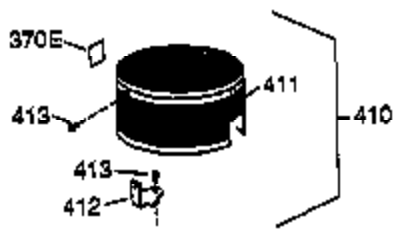

Ref #	Part Number	Qty	Description
187B	36035	1	* Carburetor Gasket/Air Baffle
240	36044A	1	Air Cleaner Body (Incl.239,299 & 350)
245	36046	1	Air Cleaner Filter
250	36047	1	Air Cleaner Cover
251	650928	2	Lock Nut 1/4-20
263A	36156	1	Starter Grill
287	650926	2	Screw, 8-32 x 21/64"
347	650898A	1	Screw, 10-32 x 27/32"
350	36045	1	Primer
390	590702	1	Rewind Starter (NOTE: This engine could have been built with 590739 starter. Refer to the design of the rope pulley strength ribs for part identification. Individual starter parts do not interchange.)