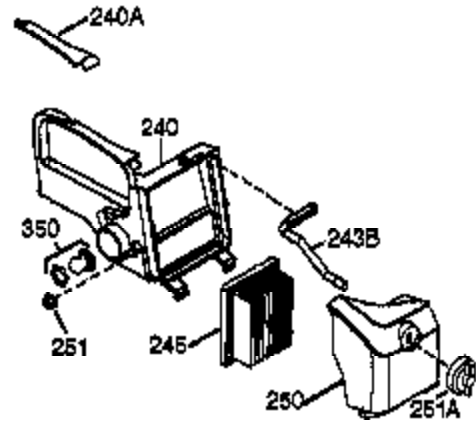

Ref #	Part Number	Qty	Description
187B	36035	1	* Carburetor Gasket/Air Baffle
240	36044A	1	Air Cleaner Body (Incl.239,299 & 350)
245	36046	1	Air Cleaner Filter
250	36047	1	Air Cleaner Cover
251	650928	2	Lock Nut 1/4-20
263A	36156	1	Starter Grill
287	650926	2	Screw, 8-32 x 21/64"
347	650898A	1	Screw, 10-32 x 27/32"
350	36045	1	Primer
390	590702	1	Rewind Starter (NOTE: This engine could have been built with 590739 starter. Refer to the design of the rope pulley strength ribs for part identification. Individual starter parts do not interchange.)