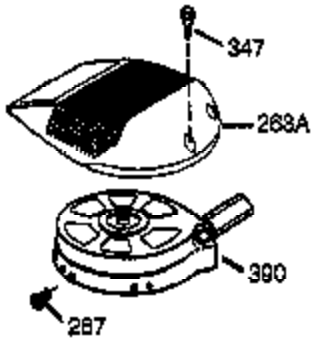

Ref #	Part Number	Qty	Description
187B	36035	1	* Carburetor Gasket/Air Baffle
240	36044A	1	Air Cleaner Body (Incl.239,299 & 350)
245	36046	1	Air Cleaner Filter
250	36047	1	Air Cleaner Cover
251	650928	2	Lock Nut 1/4-20
263A	36156	1	Starter Grill
287	650926	2	Screw, 8-32 x 21/64"
347	650898A	1	Screw, 10-32 x 27/32"
350	36045	1	Primer
390	590702	1	Rewind Starter (NOTE: This engine could have been built with 590739 starter. Refer to the design of the rope pulley strength ribs for part identification. Individual starter parts do not interchange.)