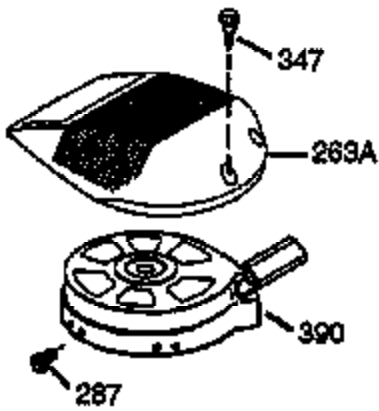

ILLUSTRATION SHOWS TYPICAL PARTS ONLY. ORDER BY PART NUMBER. PARTS NOT LISTED ARE SUPPLIED BY OEM.