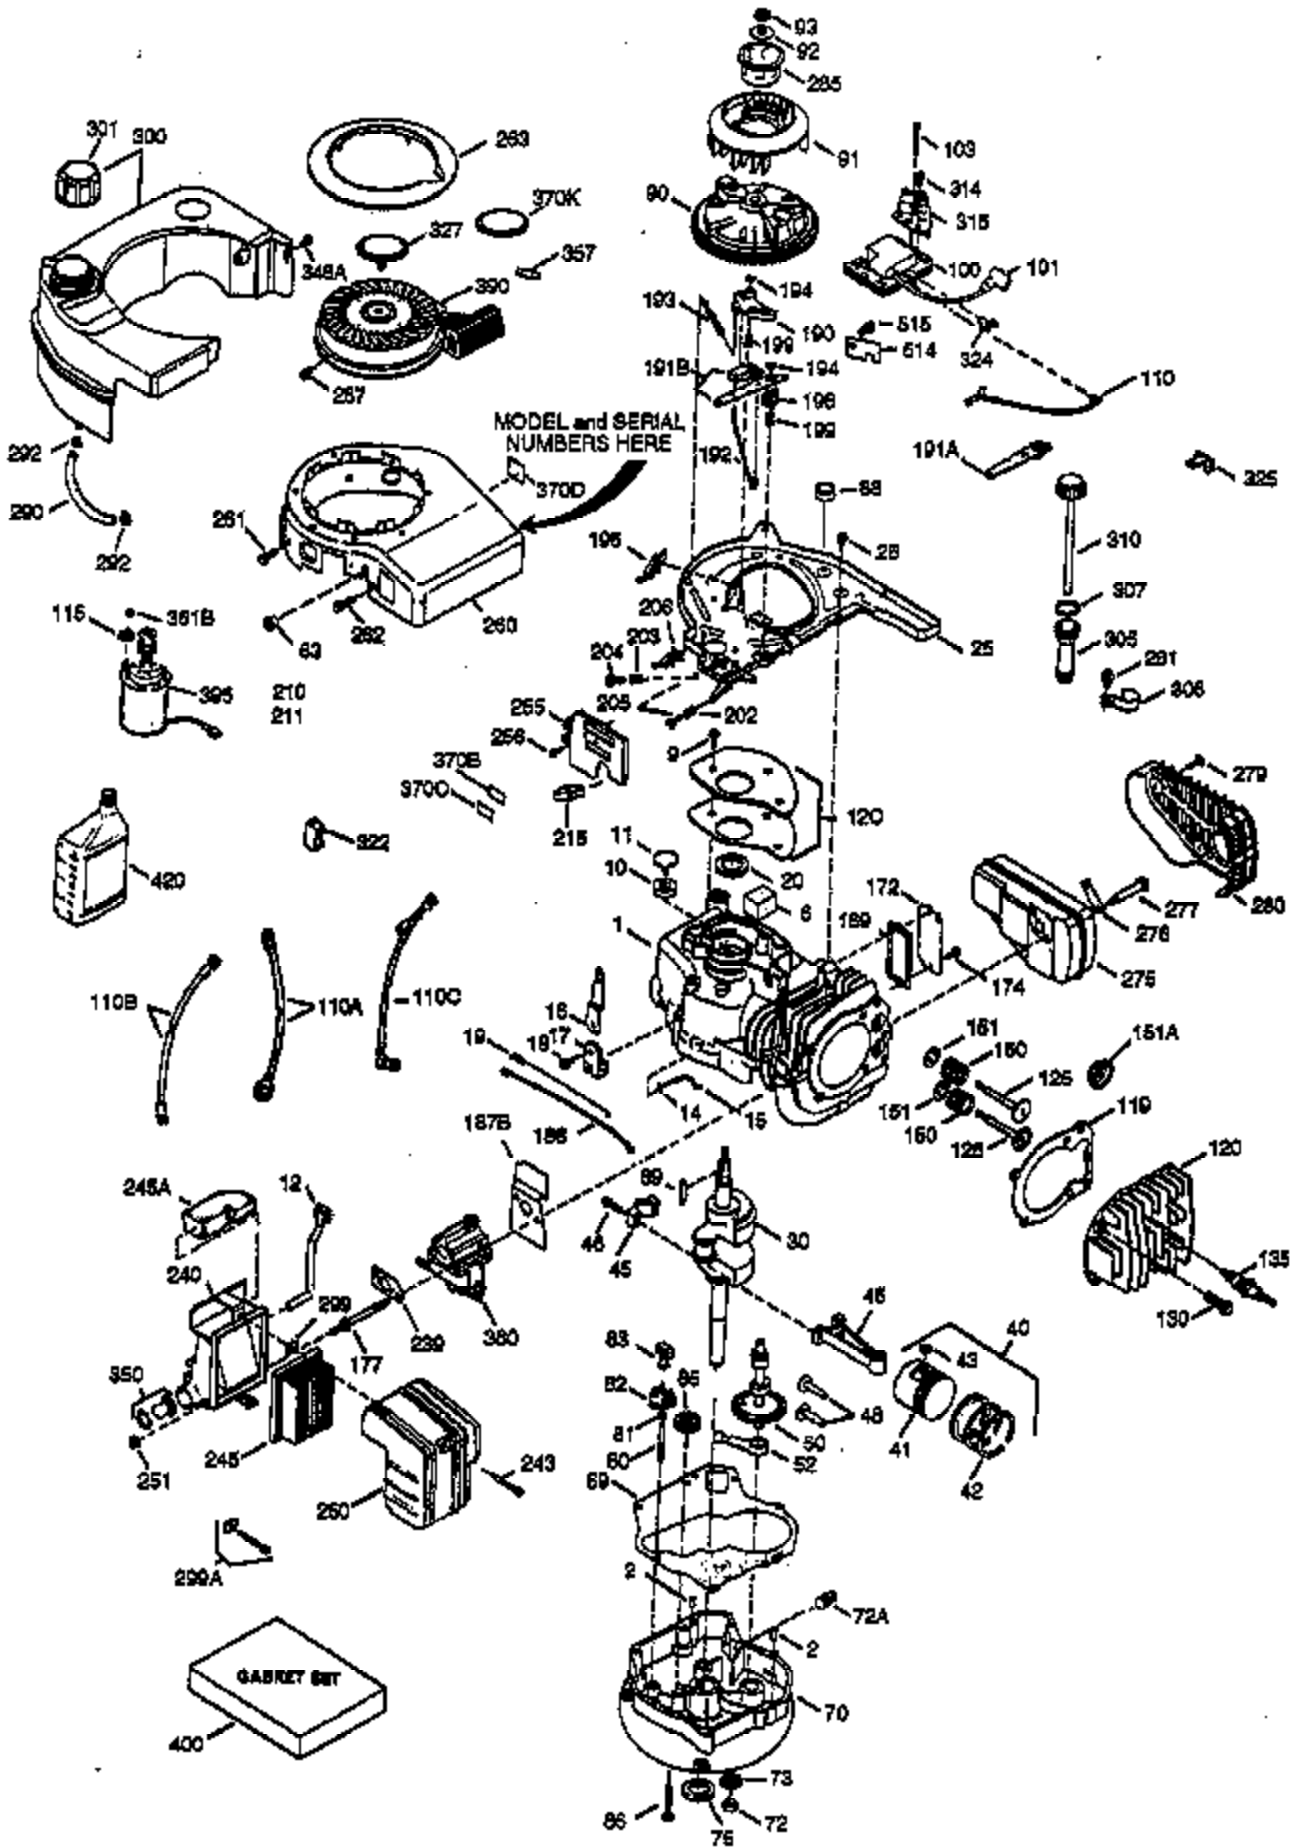

ILLUSTRATION SHOWS TYPICAL PARTS ONLY. ORDER BY PART NUMBER. PARTS NOT LISTED ARE SUPPLIED BY OEM.

Ref #	Part Number	Qty	Description
1	36169	1	Cylinder (Incl. 2,10,20 & 125)
2	27652	2	Dowel Pin
6	36059	1	Breather Element
7	36005A	1	* Breather Cover & Gasket
9	590568	3	Screw, 10-24 x 3/4"
10	36002	1	Breather Valve Body
11	36003	1	Check Valve
12	36001	1	Breather Tube
14	28277	1	Flat Washer
15	36006	1	Governor Rod (Machined)
16	36008	1	Governor Lever
17	31335	1	Governor Lever Clamp
18	650548	1	Screw, 8-32 x 5/16"
19	36103	1	Governor Spring
20	36010	1	Oil Seal
25	36011	1	Blower Housing Baffle Ass'y.(Incl.195 )
26	650802	3	Screw, 1/4-20 x 5/8"
30	36171	1	Crankshaft
40	40004	1	Piston,Pin, Ring Set (Std.)
40	40005	1	Piston,Pin, Ring Set (.010 OS)
41	36070	1	Piston & Pin Ass'y.(Std.) (Incl. 43)
41	36071	1	Piston & Pin Ass'y.(.010 OS)(Incl.43)
42	40006	1	Ring Set (Std.)
42	40007	1	Ring Set (.010 OS)
43	20381	2	Piston Pin Retaining Ring
45	36023A	1	Connecting Rod Ass'y. (Incl. 46)
46	32610A	2	Connecting Rod Bolt
48	36030	2	Valve Lifter
50	36031	1	Camshaft (MCR)
52	29914	1	Oil Pump Ass'y.
69	36032A	1	* Mounting Flange Gasket
70	36151	1	Mounting Flange (Incl. 72 thru 85)
72	30572	1	Oil Drain Plug
73	28833	1	Drain Plug Gasket
75	36010	1	Oil Seal
80	30574A	1	Governor Shaft
81	30590A	1	Washer
82	30591	1	Governor Gear Ass'y. (Incl.81)
83	36057	1	Governor Spool
85	36034	1	Idler Gear
86	650924	7	Screw, 1/4-20 x 1-9/16"
89	611154	1	Flywheel Key
90	611155	1	Flywheel
91	611156	1	Flywheel Fan
92	650815	1	Belleville Washer
93	650816	1	Flywheel Nut
100	34443A	1	Solid State Ignition
101	610118	1	Spark Plug Cover
103	651007	2	Screw, Torx T-15, 10-24 x 15/16"
110	36054	1	Ground Wire
119	36061	1	* Cylinder Head Gasket
120	36120A	1	Cylinder Head
125	36471	1	Exhaust Valve (Std.) (Incl. 151)
125	36472	1	Exhaust Valve (1/32" OS)
126	29314B	1	Intake Valve (Std.) (Incl. 151)
126	29315C	1	Intake Valve (1/32" OS)
130	6021A	7	Screw, 5/16-18 x 1-1/2"
135	35395	1	Resistor Spark Plug (RJ19LM)