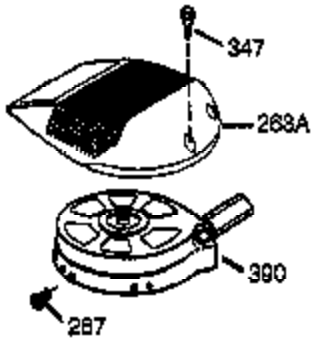

Ref #	Part Number	Qty	Description
400	36062C	1	* Gasket Set (Incl. items marked PK i n notes). Incl. part #'s 27234A (1), 28833 (1), 36005A (1), 36032A (1), 36035 (1), 36048 (1), 36061 (1), 36183 (2), 696088 Instruction sheet (1)
416	36085	1	Spark Arrestor Kit (Incl. 417)(Option al)
417	650760	1	Screw, 8-32 x 3/8" (Optional)
900	0	1	Replacement Engine 750792B, order fro m 71-999
900	0	1	Replacement S/B 750797, order from 71 -999