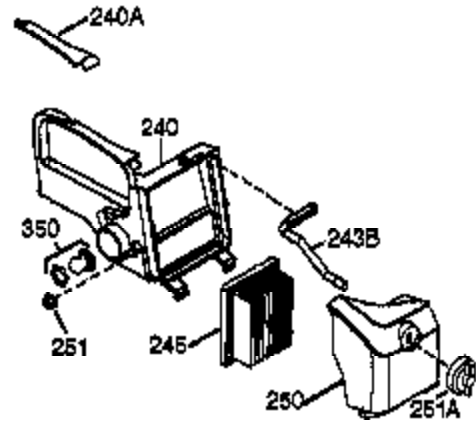

Ref #	Part Number	Qty	Description
400	36062C	1	* Gasket Set (Incl. items marked PK i n notes). Incl. part #'s 27234A (1), 28833 (1), 36005A (1), 36032A (1), 36035 (1), 36048 (1), 36061 (1), 36183 (2), 696088 Instruction sheet (1)
416	36085	1	Spark Arrestor Kit (Incl. 417)(Option al)
417	650760	1	Screw, 8-32 x 3/8" (Optional)
900	0	1	Replacement Engine 750792B, order fro m 71-999
900	0	1	Replacement S/B 750797, order from 71 -999