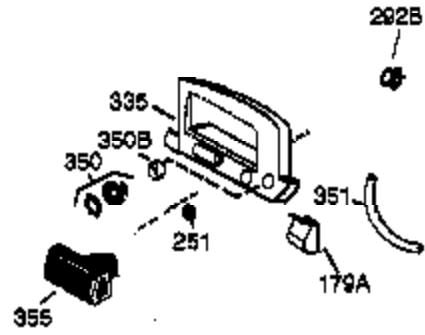

Ref #	Part Number	Qty	Description
152	37075	1	"O"-Ring
240A	37195	1	Air Cleaner Body Extension
240	36190	1	Air Cleaner Body (Incl.239,299 & 350)
243B	651041	1	Stud
245	36046	1	Air Cleaner Filter
250	36191	1	Air Cleaner Cover
251	650928	2	Lock Nut, 1/4-20
251A	650933	1	Wing Nut
263A	36133	1	Starter Grill
287	650926	4	Screw, 8-32 x 21/64"
350	36045A	1	Primer
355	36136	1	Starter Handle
390	590739	1	Rewind Starter (NOTE: This engine could have been built with 590702 starter).