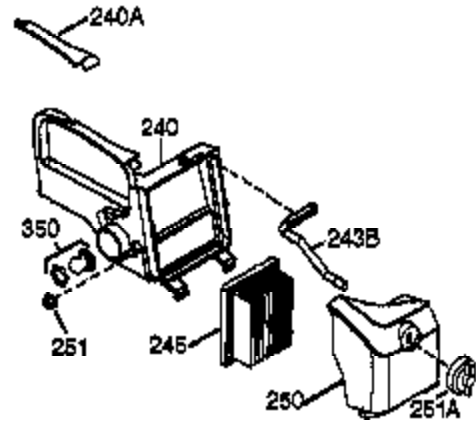

Ref #	Part Number	Qty	Description
152	37075	1	"O"-Ring
240A	37195	1	Air Cleaner Body Extension
240	36190	1	Air Cleaner Body (Incl.239,299 & 350)
243B	651041	1	Stud
245	36046	1	Air Cleaner Filter
250	36191	1	Air Cleaner Cover
251	650928	2	Lock Nut, 1/4-20
251A	650933	1	Wing Nut
263A	36133	1	Starter Grill
287	650926	4	Screw, 8-32 x 21/64"
350	36045A	1	Primer
355	36136	1	Starter Handle
390	590739	1	Rewind Starter (NOTE: This engine could have been built with 590702 starter).