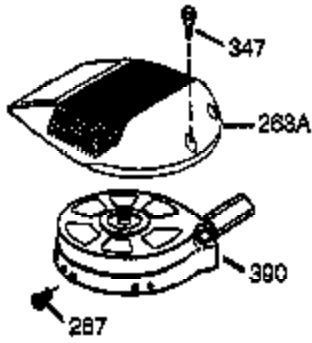

Ref #	Part Number	Qty	Description
152	37075	1	"O"-Ring
240A	37195	1	Air Cleaner Body Extension
240	36190	1	Air Cleaner Body (Incl.239,299 & 350)
243B	651041	1	Stud
245	36046	1	Air Cleaner Filter
250	36191	1	Air Cleaner Cover
251	650928	2	Lock Nut, 1/4-20
251A	650933	1	Wing Nut
263A	36133	1	Starter Grill
287	650926	4	Screw, 8-32 x 21/64"
350	36045A	1	Primer
355	36136	1	Starter Handle
390	590739	1	Rewind Starter (NOTE: This engine could have been built with 590702 starter).