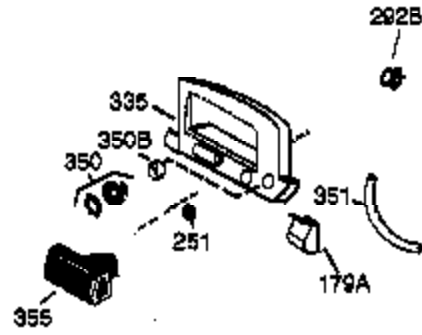

Ref #	Part Number	Qty	Description
151A	40016	1	Intake Valve Seal
152	37075	1	"O"-Ring
169	27234A	1	* Valve Spring Box Gasket
172	32755	1	Valve Spring Box Cover
174	30200	2	Screw, 10-24 x 9/16"
177	650925A	2	Carburetor Mounting Stud
184	36183	2	Carburetor Gasket
186	36009	1	Governor Link
187A	37148	1	Air Baffle
190	36013	1	Brake Lever Ass'y.
191A	36012	1	Brake Control Lever
192	36016	1	Brake Control Lever Link
193	36015	1	Brake Spring
194	36014	2	Retaining Ring
195	610973	1	Terminal Ass'y.
198	36017	1	Brake Control Lever Spring
199	36018	2	Brake Lever Bushing
239	36048	1	* Carburetor To Air Cleaner Gasket
240	36190	1	Air Cleaner Body (Incl. 239 & 350)
245	36046	1	Air Cleaner Filter
250	36191	1	Air Cleaner Cover
251	650928	2	Lock Nut 1/4-20
255	36193	1	Control Plate
256	650983	2	Screw, 8-32 x 21/64"
260	36188	1	Blower Housing
261	650737	5	Screw, 1/4-20 x 1/2"
275	36107	1	Muffler
276	36043	1	Locking Plate
277	650927	2	Screw, 5/6-18 x 2-11/32"
285	34449A	1	Starter Cup
287	650926	2	Screw, 8-32 x 21/64"
290	29774	1	Fuel Line
292	26460	2	Fuel Line Clamp
300	36189	1	Fuel Tank (Incl. 301)
301	36246	1	Fuel Cap
305	36063	1	Oil Fill Tube
307	35499	1	"O" Ring
308	36040	1	Fill Tube Clip
310	36064	1	Dipstick
346A	28763	2	Screw, 10-32 x 35/64"
350	36045A	1	Primer
370A	36261	1	Lubrication Decal
370C	37199	1	Primer Decal
380	640020	1	Carburetor (Incl. 239)
390	590739	1	Rewind Starter (NOTE: This engine could have been built with 590702 starter).
400	36062D	1	* Gasket Set (Incl. items marked PK in notes). Incl. part #'s 27234A (1), 28833 (1), 36005A (1), 36032A (1), 36061 (1), 37136 (1), 696088 (1).
416	36085	1	Spark Arrestor Kit (Incl. 417)(Optional)
417	650760	1	Screw, 8-32 x 3/8" (Optional)
900	0	1	Replacement Engine 750819A, order from 71-999
900	0	1	Replacement S/B 750797A, order from 71-999