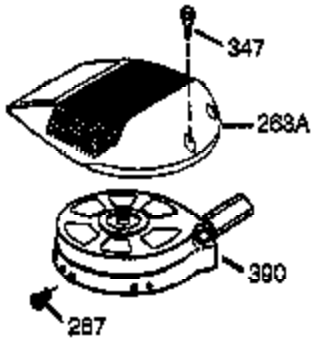

Ref #	Part Number	Qty	Description
151A	40016	1	Intake Valve Seal
152	37075	1	"O"-Ring
169	27234A	1	* Valve Spring Box Gasket
172	32755	1	Valve Spring Box Cover
174	30200	2	Screw, 10-24 x 9/16"
177	650925A	2	Carburetor Mounting Stud
184	36183	2	Carburetor Gasket
186	36009	1	Governor Link
187A	37148	1	Air Baffle
190	36013	1	Brake Lever Ass'y.
191A	36012	1	Brake Control Lever
192	36016	1	Brake Control Lever Link
193	36015	1	Brake Spring
194	36014	2	Retaining Ring
195	610973	1	Terminal Ass'y.
198	36017	1	Brake Control Lever Spring
199	36018	2	Brake Lever Bushing
239	36048	1	* Carburetor To Air Cleaner Gasket
240	36190	1	Air Cleaner Body (Incl. 239 & 350)
245	36046	1	Air Cleaner Filter
250	36191	1	Air Cleaner Cover
251	650928	2	Lock Nut 1/4-20
255	36193	1	Control Plate
256	650983	2	Screw, 8-32 x 21/64"
260	36188	1	Blower Housing
261	650737	5	Screw, 1/4-20 x 1/2"
275	36107	1	Muffler
276	36043	1	Locking Plate
277	650927	2	Screw, 5/6-18 x 2-11/32"
285	34449A	1	Starter Cup
287	650926	2	Screw, 8-32 x 21/64"
290	29774	1	Fuel Line
292	26460	2	Fuel Line Clamp
300	36189	1	Fuel Tank (Incl. 301)
301	36246	1	Fuel Cap
305	36063	1	Oil Fill Tube
307	35499	1	"O" Ring
308	36040	1	Fill Tube Clip
310	36064	1	Dipstick
346A	28763	2	Screw, 10-32 x 35/64"
350	36045A	1	Primer
370A	36261	1	Lubrication Decal
370C	37199	1	Primer Decal
380	640020	1	Carburetor (Incl. 239)
390	590739	1	Rewind Starter (NOTE: This engine could have been built with 590702 starter).
400	36062D	1	* Gasket Set (Incl. items marked PK in notes). Incl. part #'s 27234A (1), 28833 (1), 36005A (1), 36032A (1), 36061 (1), 37136 (1), 696088 (1).
416	36085	1	Spark Arrestor Kit (Incl. 417)(Optional)
417	650760	1	Screw, 8-32 x 3/8" (Optional)
900	0	1	Replacement Engine 750819A, order from 71-999
900	0	1	Replacement S/B 750797A, order from 71-999