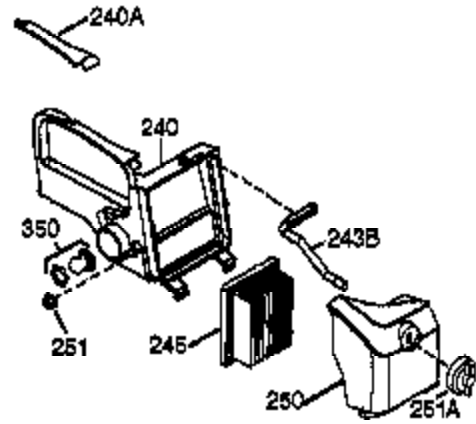

Ref #	Part Number	Qty	Description
151A	40016	1	Intake Valve Seal
152	37075	1	"O"-Ring
169	27234A	1	* Valve Spring Box Gasket
172	32755	1	Valve Spring Box Cover
174	30200	2	Screw, 10-24 x 9/16"
177	650925A	2	Carburetor Mounting Stud
184	36183	2	Carburetor Gasket
186	36009	1	Governor Link
187A	37148	1	Air Baffle
190	36013	1	Brake Lever Ass'y.
191A	36012	1	Brake Control Lever
192	36016	1	Brake Control Lever Link
193	36015	1	Brake Spring
194	36014	2	Retaining Ring
195	610973	1	Terminal Ass'y.
198	36017	1	Brake Control Lever Spring
199	36018	2	Brake Lever Bushing
239	36048	1	* Carburetor To Air Cleaner Gasket
240	36190	1	Air Cleaner Body (Incl. 239 & 350)
245	36046	1	Air Cleaner Filter
250	36191	1	Air Cleaner Cover
251	650928	2	Lock Nut 1/4-20
255	36193	1	Control Plate
256	650983	2	Screw, 8-32 x 21/64"
260	36188	1	Blower Housing
261	650737	5	Screw, 1/4-20 x 1/2"
275	36107	1	Muffler
276	36043	1	Locking Plate
277	650927	2	Screw, 5/6-18 x 2-11/32"
285	34449A	1	Starter Cup
287	650926	2	Screw, 8-32 x 21/64"
290	29774	1	Fuel Line
292	26460	2	Fuel Line Clamp
300	36189	1	Fuel Tank (Incl. 301)
301	36246	1	Fuel Cap
305	36063	1	Oil Fill Tube
307	35499	1	"O" Ring
308	36040	1	Fill Tube Clip
310	36064	1	Dipstick
346A	28763	2	Screw, 10-32 x 35/64"
350	36045A	1	Primer
370A	36261	1	Lubrication Decal
370C	37199	1	Primer Decal
380	640020	1	Carburetor (Incl. 239)
390	590739	1	Rewind Starter (NOTE: This engine could have been built with 590702 starter).
400	36062D	1	* Gasket Set (Incl. items marked PK in notes). Incl. part #'s 27234A (1), 28833 (1), 36005A (1), 36032A (1), 36061 (1), 37136 (1), 696088 (1).
416	36085	1	Spark Arrestor Kit (Incl. 417)(Optional)
417	650760	1	Screw, 8-32 x 3/8" (Optional)
900	0	1	Replacement Engine 750819A, order from 71-999
900	0	1	Replacement S/B 750797A, order from 71-999