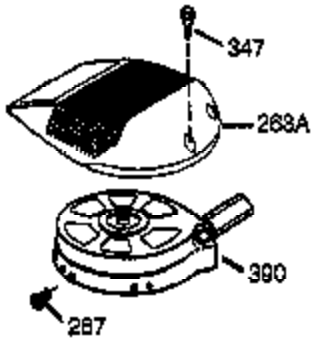

Ref #	Part Number	Qty	Description
390	590702	1	Rewind Starter (NOTE: This engine could have been built with 590739 starter. Refer to the design of the rope pulley strength ribs for part identification. Individual starter parts do not interchange.)
400	36062C	1	* Gasket Set (Incl. items marked PK in notes). Incl. part #'s 27234A (1), 28833 (1), 36005A (1), 36032A (1), 36035 (1), 36048 (1), 36061 (1), 36183 (2), 696088 Instruction sheet (1)
416	36085	1	Spark Arrestor Kit (Incl. 417)(Optional)
417	650760	1	Screw, 8-32 x 3/8" (Optional)
900	0	1	Replacement Engine 750792B, order from 71-999
900	0	1	Replacement S/B 750797, order from 71 -999