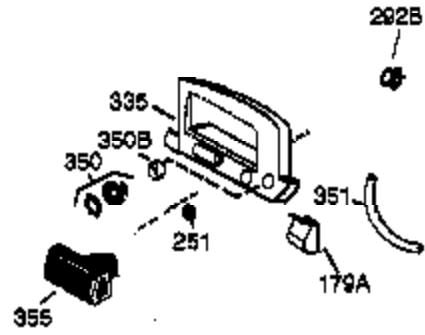

Ref #	Part Number	Qty	Description
151A	40016	1	Intake Valve Seal
152	37075	1	"O"-Ring
169	27234A	1	* Valve Spring Box Gasket
172	32755	1	Valve Spring Box Cover
174	30200	2	Screw, 10-24 x 9/16"
177	650925A	2	Carburetor Mounting Stud
184	36183	2	Carburetor Gasket
186	36009	1	Governor Link
187A	37148	1	Air Baffle
190	36013	1	Brake Lever Ass'y.
191A	36012	1	Brake Control Lever
192	36016	1	Brake Control Lever Link
193	36015	1	Brake Spring
194	36014	2	Retaining Ring
195	610973	1	Terminal Ass'y.
198	36017	1	Brake Control Lever Spring
199	36018	2	Brake Lever Bushing
239	36048	1	* Carburetor To Air Cleaner Gasket
240	36190	1	Air Cleaner Body (Incl. 239 & 350)
245	36046	1	Air Cleaner Filter
250	36191	1	Air Cleaner Cover
251	650928	2	Lock Nut 1/4-20
255	36193	1	Control Plate
256	650983	2	Screw, 8-32 x 21/64"
260	36188	1	Blower Housing
261	650737	5	Screw, 1/4-20 x 1/2"
275	36107	1	Muffler
276	36043	1	Locking Plate
277	650927	2	Screw, 5/6-18 x 2-11/32"
285	34449A	1	Starter Cup
287	650926	2	Screw, 8-32 x 21/64"
290	29774	1	Fuel Line
292	26460	2	Fuel Line Clamp
300	36189	1	Fuel Tank (Incl. 301)
301	36246	1	Fuel Cap
305	36063	1	Oil Fill Tube
307	35499	1	"O" Ring
308	36040	1	Fill Tube Clip
310	36064	1	Dipstick
346A	28763	2	Screw, 10-32 x 35/64"
350	36045A	1	Primer
370A	36261	1	Lubrication Decal
370C	36861	1	Primer Decal
380	640020	1	Carburetor (Incl. 239)
390	590702	1	Rewind Starter (NOTE: This engine could have been built with 590739 starter).
400	36062C	1	* Gasket Set (Incl. items marked PK in notes). Incl. part #'s 27234A (1), 28833 (1), 36005A (1), 36032A (1), 36035 (1), 36048 (1), 36061 (1), 36183 (2), 696088 Instruction sheet (1)
416	36085	1	Spark Arrestor Kit (Incl. 417)(Optional)
417	650760	1	Screw, 8-32 x 3/8" (Optional)
900	0	1	Replacement Engine 750819A, order from 71-999
900	0	1	Replacement S/B 750797A, order from 71-999