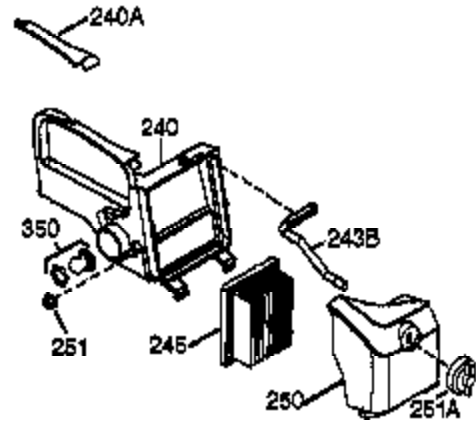

Ref #	Part Number	Qty	Description
151A	40016	1	Intake Valve Seal
152	37075	1	"O"-Ring
169	27234A	1	* Valve Spring Box Gasket
172	32755	1	Valve Spring Box Cover
174	30200	2	Screw, 10-24 x 9/16"
177	650925A	2	Carburetor Mounting Stud
184	36183	2	Carburetor Gasket
186	36009	1	Governor Link
187A	37148	1	Air Baffle
190	36013	1	Brake Lever Ass'y.
191A	36012	1	Brake Control Lever
192	36016	1	Brake Control Lever Link
193	36015	1	Brake Spring
194	36014	2	Retaining Ring
195	610973	1	Terminal Ass'y.
198	36017	1	Brake Control Lever Spring
199	36018	2	Brake Lever Bushing
239	36048	1	* Carburetor To Air Cleaner Gasket
240	36190	1	Air Cleaner Body (Incl. 239 & 350)
245	36046	1	Air Cleaner Filter
250	36191	1	Air Cleaner Cover
251	650928	2	Lock Nut 1/4-20
255	36193	1	Control Plate
256	650983	2	Screw, 8-32 x 21/64"
260	36188	1	Blower Housing
261	650737	5	Screw, 1/4-20 x 1/2"
275	36107	1	Muffler
276	36043	1	Locking Plate
277	650927	2	Screw, 5/6-18 x 2-11/32"
285	34449A	1	Starter Cup
287	650926	2	Screw, 8-32 x 21/64"
290	29774	1	Fuel Line
292	26460	2	Fuel Line Clamp
300	36189	1	Fuel Tank (Incl. 301)
301	36246	1	Fuel Cap
305	36063	1	Oil Fill Tube
307	35499	1	"O" Ring
308	36040	1	Fill Tube Clip
310	36064	1	Dipstick
346A	28763	2	Screw, 10-32 x 35/64"
350	36045A	1	Primer
370A	36261	1	Lubrication Decal
370C	36861	1	Primer Decal
380	640020	1	Carburetor (Incl. 239)
390	590702	1	Rewind Starter (NOTE: This engine could have been built with 590739 starter).
400	36062C	1	* Gasket Set (Incl. items marked PK in notes). Incl. part #'s 27234A (1), 28833 (1), 36005A (1), 36032A (1), 36035 (1), 36048 (1), 36061 (1), 36183 (2), 696088 Instruction sheet (1)
416	36085	1	Spark Arrestor Kit (Incl. 417)(Optional)
417	650760	1	Screw, 8-32 x 3/8" (Optional)
900	0	1	Replacement Engine 750819A, order from 71-999
900	0	1	Replacement S/B 750797A, order from 71-999