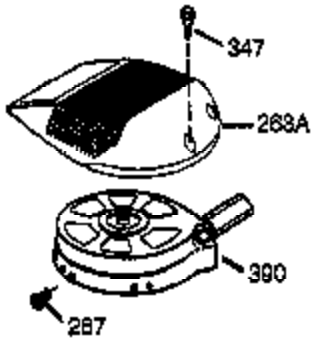

Ref #	Part Number	Qty	Description
151A	40016	1	Intake Valve Seal
152	37075	1	"O"-Ring
169	27234A	1	* Valve Spring Box Gasket
172	32755	1	Valve Spring Box Cover
174	30200	2	Screw, 10-24 x 9/16"
177	650925A	2	Carburetor Mounting Stud
184	36183	2	Carburetor Gasket
186	36009	1	Governor Link
187A	37148	1	Air Baffle
190	36013	1	Brake Lever Ass'y.
191A	36012	1	Brake Control Lever
192	36016	1	Brake Control Lever Link
193	36015	1	Brake Spring
194	36014	2	Retaining Ring
195	610973	1	Terminal Ass'y.
198	36017	1	Brake Control Lever Spring
199	36018	2	Brake Lever Bushing
239	36048	1	* Carburetor To Air Cleaner Gasket
240	36190	1	Air Cleaner Body (Incl. 239 & 350)
245	36046	1	Air Cleaner Filter
250	36191	1	Air Cleaner Cover
251	650928	2	Lock Nut 1/4-20
255	36193	1	Control Plate
256	650983	2	Screw, 8-32 x 21/64"
260	36188	1	Blower Housing
261	650737	5	Screw, 1/4-20 x 1/2"
275	36107	1	Muffler
276	36043	1	Locking Plate
277	650927	2	Screw, 5/6-18 x 2-11/32"
285	34449A	1	Starter Cup
287	650926	2	Screw, 8-32 x 21/64"
290	29774	1	Fuel Line
292	26460	2	Fuel Line Clamp
300	36189	1	Fuel Tank (Incl. 301)
301	36246	1	Fuel Cap
305	36063	1	Oil Fill Tube
307	35499	1	"O" Ring
308	36040	1	Fill Tube Clip
310	36064	1	Dipstick
346A	28763	2	Screw, 10-32 x 35/64"
350	36045A	1	Primer
370A	36261	1	Lubrication Decal
370C	36861	1	Primer Decal
380	640020	1	Carburetor (Incl. 239)
390	590702	1	Rewind Starter (NOTE: This engine could have been built with 590739 starter).
400	36062C	1	* Gasket Set (Incl. items marked PK in notes). Incl. part #'s 27234A (1), 28833 (1), 36005A (1), 36032A (1), 36035 (1), 36048 (1), 36061 (1), 36183 (2), 696088 Instruction sheet (1)
416	36085	1	Spark Arrestor Kit (Incl. 417)(Optional)
417	650760	1	Screw, 8-32 x 3/8" (Optional)
900	0	1	Replacement Engine 750819A, order from 71-999
900	0	1	Replacement S/B 750797A, order from 71-999