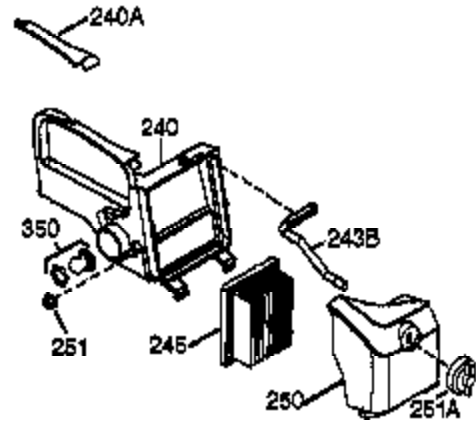

Ref #	Part Number	Qty	Description
151A	40016	1	Intake Valve Seal
152	37075	1	"O"-Ring
169	27234A	1	* Valve Spring Box Gasket
172	32755	1	Valve Spring Box Cover
174	30200	2	Screw, 10-24 x 9/16"
177	650925A	2	Carburetor Mounting Stud
184	36183	2	Carburetor Gasket
186	36009	1	Governor Link
187A	37148	1	Air Baffle
190	36013	1	Brake Lever Ass'y.
191A	36012	1	Brake Control Lever
192	36016	1	Brake Control Lever Link
193	36015	1	Brake Spring
194	36014	2	Retaining Ring
195	610973	1	Terminal Ass'y.
198	36017	1	Brake Control Lever Spring
199	36018	2	Brake Lever Bushing
239	36048	1	* Carburetor To Air Cleaner Gasket
240	36190	1	Air Cleaner Body (Incl. 239 & 350)
245	36046	1	Air Cleaner Filter
250	36191	1	Air Cleaner Cover
251	650928	2	Lock Nut, 1/4-20
255	36193	1	Control Plate
256	650983	2	Screw, 8-32 x 21/64"
260	36188	1	Blower Housing
261	650737	4	Screw, 1/4-20 x 1/2"
262	650737	1	Screw, 1/4-20 x 1/2"
275	36107	1	Muffler
276	36043	1	Locking Plate
277	650927	2	Screw, 5/6-18 x 2-11/32"
285	34449A	1	Starter Cup
287	650926	2	Screw, 8-32 x 21/64"
290	29774	1	Fuel Line
292	26460	2	Fuel Line Clamp
300	36189	1	Fuel Tank (Incl. 301)
301	36246	1	Fuel Cap
305	36063	1	Oil Fill Tube
307	35499	1	"O" Ring
308	36040	1	Fill Tube Clip
310	36064	1	Dipstick
346A	28763	2	Screw, 10-32 x 35/64"
350	36045	1	Primer
370C	36861	1	Primer Decal
370A	36261	1	Lubrication Decal
380	640020	1	Carburetor (Incl. 184 & 239)
390	590702	1	Rewind Starter (NOTE: This engine could have been built with 590739 starter).
400	36062D	1	* Gasket Set (Incl. items marked PK in notes). Incl. part #'s 27234A (1), 28833 (1), 36005A (1), 36032A (1), 36061 (1), 37136 (1), 696088 (1)
416	36085	1	Spark Arrestor Kit (Incl. 417)(Optional)
417	650760	1	Screw, 8-32 x 3/8" (Optional)
900	0	1	Replacement Engine 750819, order from 71-999
900	0	1	Replacement S/B 750797A, order from 71-999