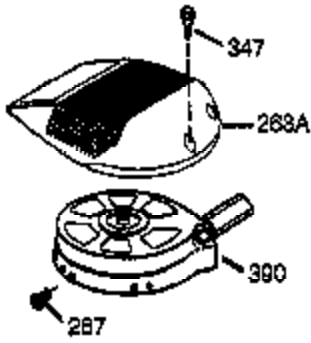

Ref #	Part Number	Qty	Description
151A	40016	1	Intake Valve Seal
152	37075	1	"O"-Ring
169	27234A	1	* Valve Spring Box Gasket
172	32755	1	Valve Spring Box Cover
174	30200	2	Screw, 10-24 x 9/16"
177	650925A	2	Carburetor Mounting Stud
184	36183	2	Carburetor Gasket
186	36009	1	Governor Link
187A	37148	1	Air Baffle
190	36013	1	Brake Lever Ass'y.
191A	36012	1	Brake Control Lever
192	36016	1	Brake Control Lever Link
193	36015	1	Brake Spring
194	36014	2	Retaining Ring
195	610973	1	Terminal Ass'y.
198	36017	1	Brake Control Lever Spring
199	36018	2	Brake Lever Bushing
239	36048	1	* Carburetor To Air Cleaner Gasket
240	36190	1	Air Cleaner Body (Incl. 239 & 350)
245	36046	1	Air Cleaner Filter
250	36191	1	Air Cleaner Cover
251	650928	2	Lock Nut, 1/4-20
255	36193	1	Control Plate
256	650983	2	Screw, 8-32 x 21/64"
260	36188	1	Blower Housing
261	650737	4	Screw, 1/4-20 x 1/2"
262	650737	1	Screw, 1/4-20 x 1/2"
275	36107	1	Muffler
276	36043	1	Locking Plate
277	650927	2	Screw, 5/6-18 x 2-11/32"
285	34449A	1	Starter Cup
287	650926	2	Screw, 8-32 x 21/64"
290	29774	1	Fuel Line
292	26460	2	Fuel Line Clamp
300	36189	1	Fuel Tank (Incl. 301)
301	36246	1	Fuel Cap
305	36063	1	Oil Fill Tube
307	35499	1	"O" Ring
308	36040	1	Fill Tube Clip
310	36064	1	Dipstick
346A	28763	2	Screw, 10-32 x 35/64"
350	36045	1	Primer
370C	36861	1	Primer Decal
370A	36261	1	Lubrication Decal
380	640020	1	Carburetor (Incl. 184 & 239)
390	590702	1	Rewind Starter (NOTE: This engine could have been built with 590739 starter).
400	36062D	1	* Gasket Set (Incl. items marked PK in notes). Incl. part #'s 27234A (1), 28833 (1), 36005A (1), 36032A (1), 36061 (1), 37136 (1), 696088 (1)
416	36085	1	Spark Arrestor Kit (Incl. 417)(Optional)
417	650760	1	Screw, 8-32 x 3/8" (Optional)
900	0	1	Replacement Engine 750819, order from 71-999
900	0	1	Replacement S/B 750797A, order from 71-999