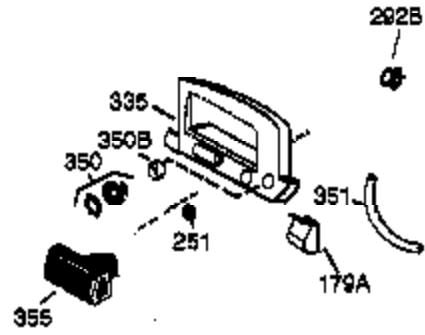

Ref #	Part Number	Qty	Description
151A	40016	1	Intake Valve Seal
152	37075	1	"O"-Ring
169	27234A	1	* Valve Spring Box Gasket
172	32755	1	Valve Spring Box Cover
174	30200	2	Screw, 10-24 x 9/16"
177	650925A	2	Carburetor Mounting Stud
184	36183	2	Carburetor Gasket
186	36009	1	Governor Link
187A	37148	1	Air Baffle
190	36013	1	Brake Lever Ass'y.
191A	36012	1	Brake Control Lever
192	36016	1	Brake Control Lever Link
193	36015	1	Brake Spring
194	36014	2	Retaining Ring
195	610973	1	Terminal Ass'y.
198	36017	1	Brake Control Lever Spring
199	36018	2	Brake Lever Bushing
239	36048	1	* Carburetor To Air Cleaner Gasket
240	36190	1	Air Cleaner Body (Incl. 239 & 350)
245	36046	1	Air Cleaner Filter
250	36191	1	Air Cleaner Cover
251	650928	2	Lock Nut, 1/4-20
255	36193	1	Control Plate
256	650983	2	Screw, 8-32 x 21/64"
260	36188	1	Blower Housing
261	650737	4	Screw, 1/4-20 x 1/2"
262	650737	1	Screw, 1/4-20 x 1/2"
275	36107	1	Muffler
276	36043	1	Locking Plate
277	650927	2	Screw, 5/6-18 x 2-11/32"
285	34449A	1	Starter Cup
287	650926	2	Screw, 8-32 x 21/64"
290	29774	1	Fuel Line
292	26460	2	Fuel Line Clamp
300	36189	1	Fuel Tank (Incl. 301)
301	36246	1	Fuel Cap
305	36063	1	Oil Fill Tube
307	35499	1	"O" Ring
308	36040	1	Fill Tube Clip
310	36064	1	Dipstick
346A	28763	2	Screw, 10-32 x 35/64"
350	36045	1	Primer
370C	36861	1	Primer Decal
370A	36261	1	Lubrication Decal
380	640020	1	Carburetor (Incl. 184 & 239)
390	590702	1	Rewind Starter (NOTE: This engine could have been built with 590739 starter).
400	36062D	1	* Gasket Set (Incl. items marked PK in notes). Incl. part #'s 27234A (1), 28833 (1), 36005A (1), 36032A (1), 36061 (1), 37136 (1), 696088 (1)
416	36085	1	Spark Arrestor Kit (Incl. 417)(Optional)
417	650760	1	Screw, 8-32 x 3/8" (Optional)
900	0	1	Replacement Engine 750819, order from 71-999
900	0	1	Replacement S/B 750797A, order from 71-999