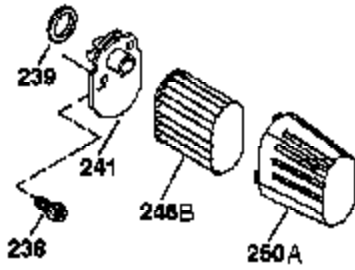

Ref #	Part Number	Qty	Description
239	35815	1	* Carburetor to Baffle Gasket
275A	36838A	1	Spark Arrestor Muffler (Optional) (Incl. 284,284A,416 & 417)
284A	650821		Screw, 10-32 x 1/2" (Optional)
284	36663	1	Muffler Deflector (Incl. 284A)(Optional)
301	36246	1	Fuel Cap
301		1	Fuel Cap Gasket
350	570629B	1	Primer Bulb
351	32180C	1	Primer Line (5.75")
383	570695	1	Carburetor Baffle
384	650229	2	Screw, T-25, 10-32 x 3/8"
416	36085	1	Spark Arrestor Kit (Incl. 417)(Optional)
417	650821	1	Screw, 10-32 x 1/2" (Optional)
900	0		Replacement Engine NONE
900	0	1	Replacement Short Block 750857, order from 71-999