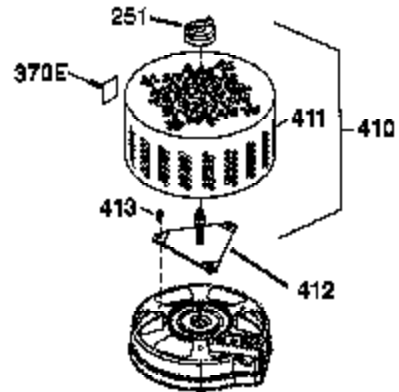

Ref #	Part Number	Qty	Description
239	35815	1	* Carburetor to Baffle Gasket
275A	36838A	1	Spark Arrestor Muffler (Optional) (Incl. 284,284A,416 & 417)
284A	650821		Screw, 10-32 x 1/2" (Optional)
284	36663	1	Muffler Deflector (Incl. 284A)(Optional)
301	36246	1	Fuel Cap
301		1	Fuel Cap Gasket
350	570629B	1	Primer Bulb
351	32180C	1	Primer Line (5.75")
383	570695	1	Carburetor Baffle
384	650229	2	Screw, T-25, 10-32 x 3/8"
416	36085	1	Spark Arrestor Kit (Incl. 417)(Optional)
417	650821	1	Screw, 10-32 x 1/2" (Optional)
900	0		Replacement Engine NONE
900	0	1	Replacement Short Block 750857, order from 71-999